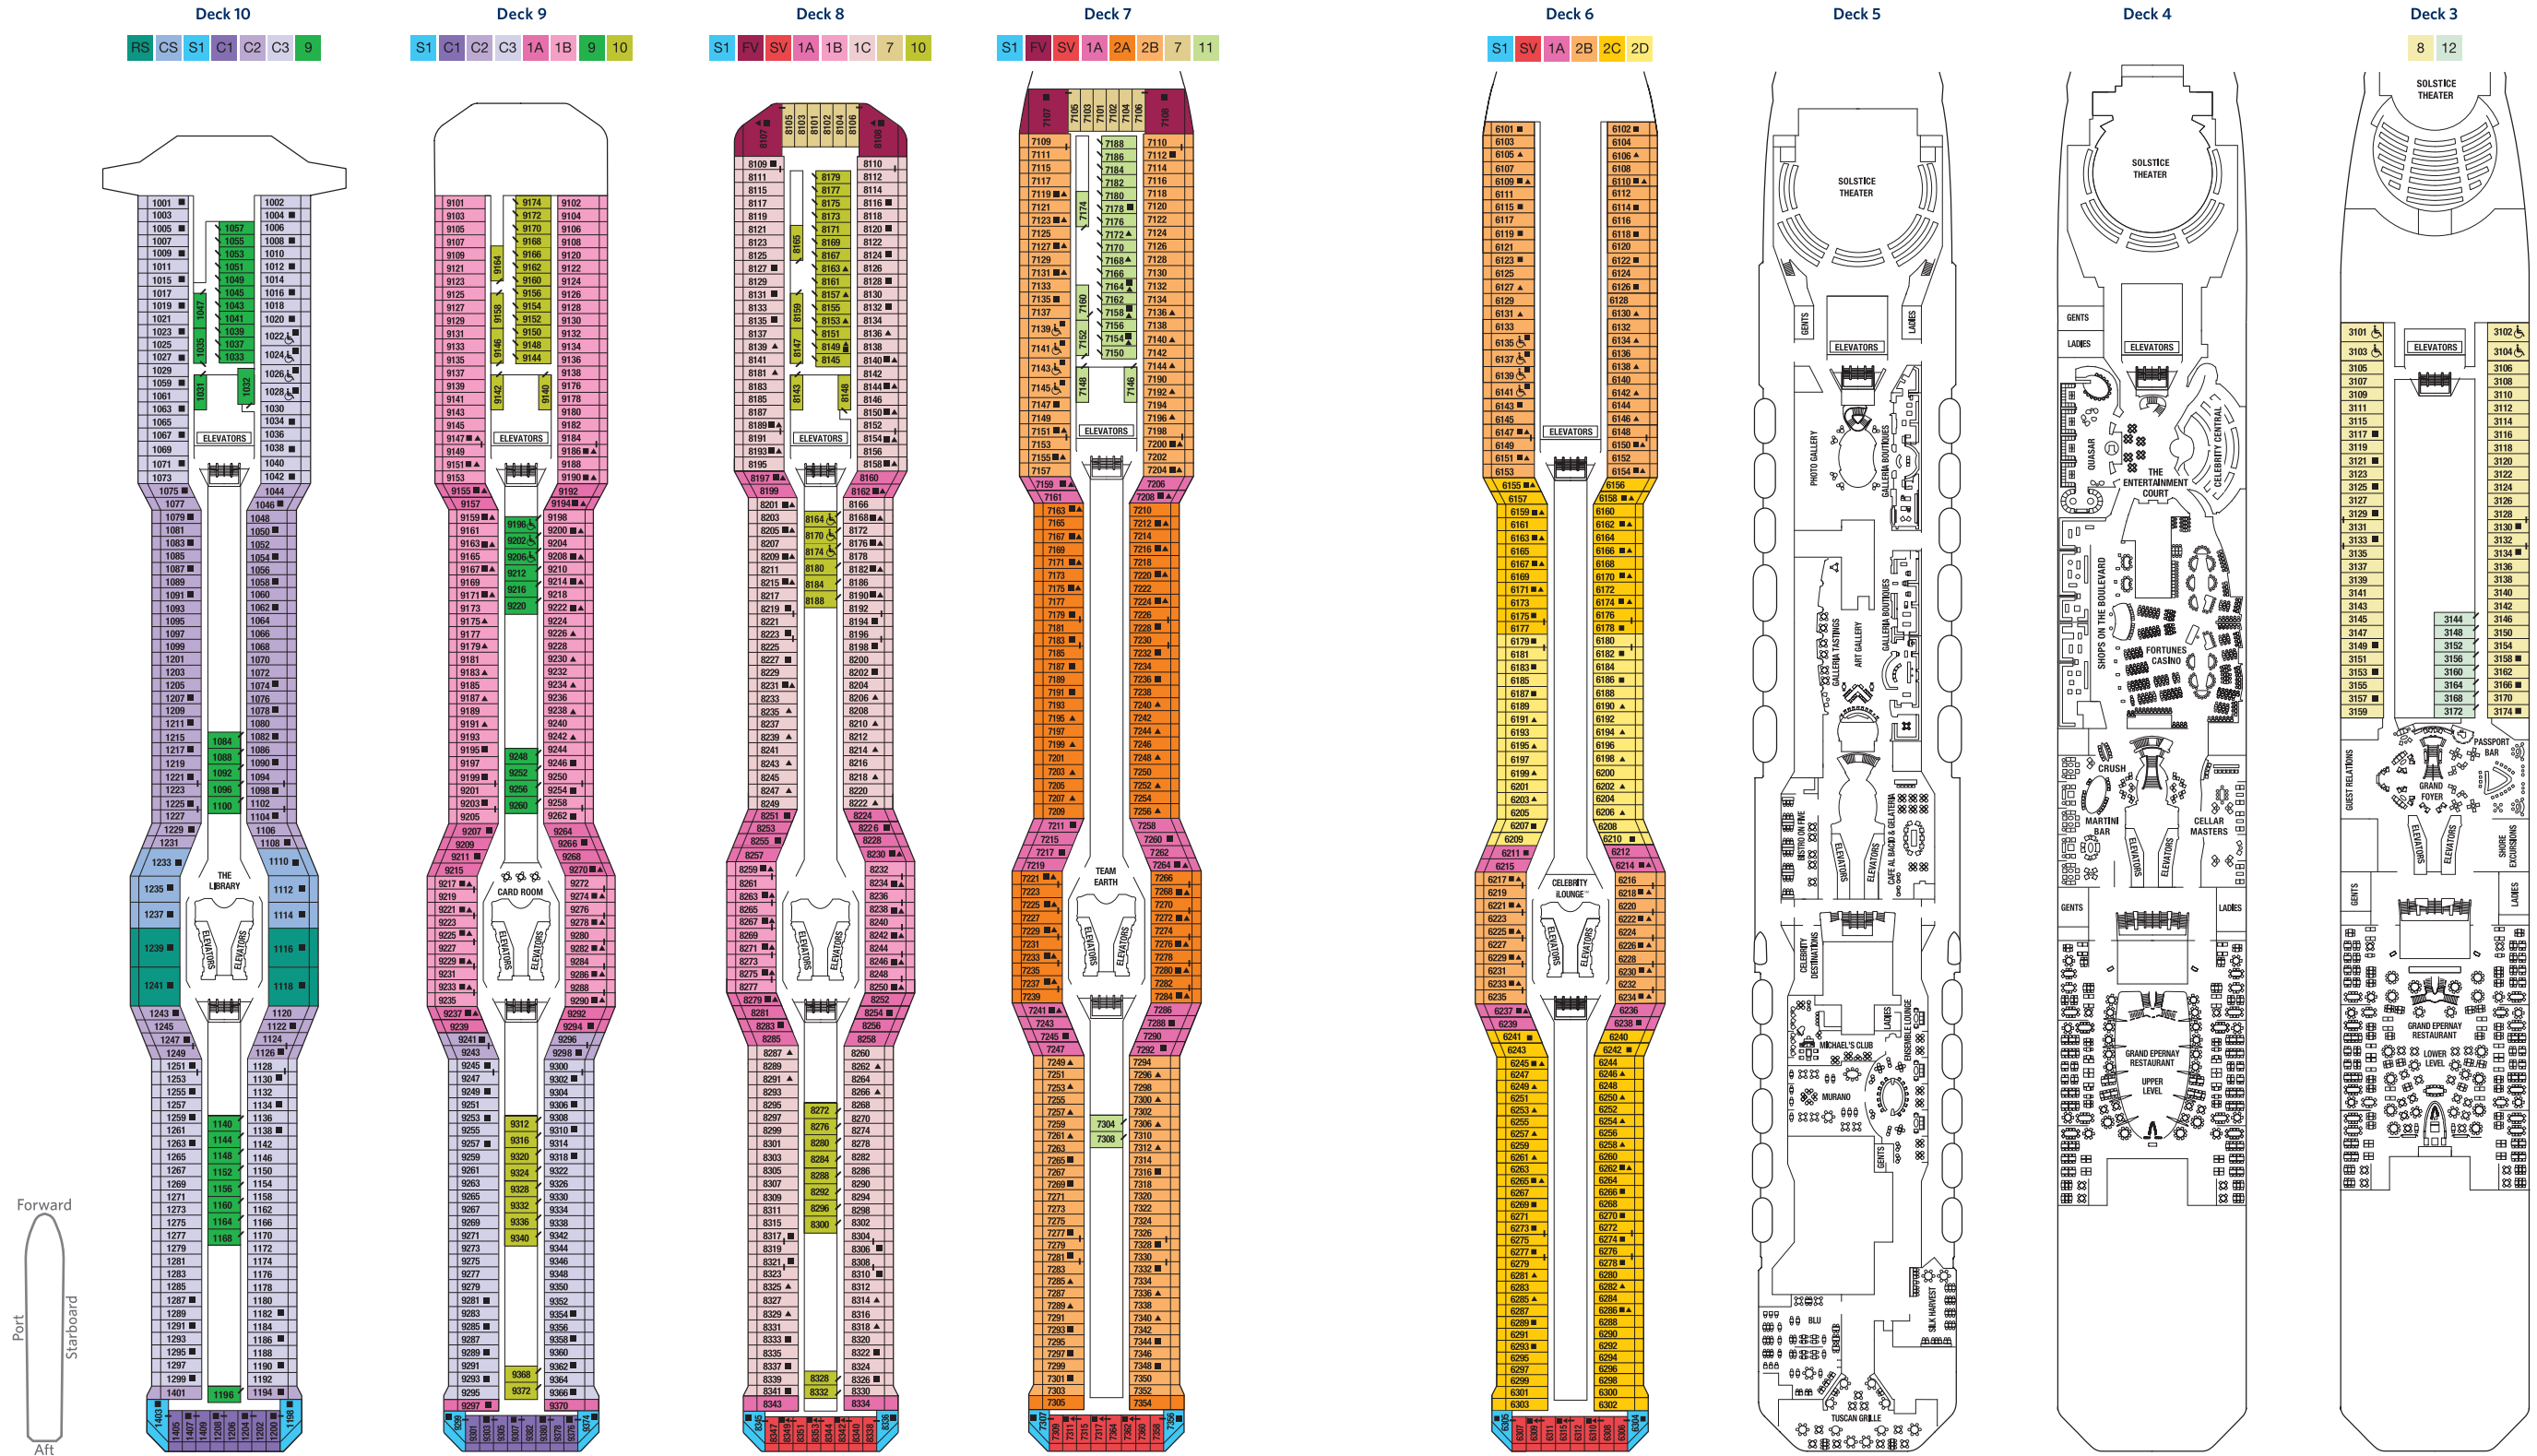

Celebrity Solstice® Deck Plans

Staterooms with an upper bed and sofa bed accommodate a maximum of four guests.
Accessible staterooms with a sofa bed accommodate a maximum of three guests.
2C Veranda Staterooms have partially obstructed veranda views.
2D Veranda Staterooms have obstructed veranda views.

Deck plans are not drawn to scale. Deck numbers reflect upper guest levels.
For an interactive deck plan experience, 360° virtual tours of stateroom categories, and the most up-to-date deck plans, visit celebritycruises.com.

Experience it at celebritycruises.com. To book, call us at 1-800-852-7239, or contact your travel agent.

PS Penthouse Suite	C1 Concierge Class 1	1C Veranda Stateroom 1C	9 Inside Stateroom 9	■ Convertible Sofa Bed
RS Royal Suite	C2 Concierge Class 2	2A Veranda Stateroom 2A	10 Inside Stateroom 10	▲ One Upper Berth
CS Celebrity Suite	C3 Concierge Class 3	2B Veranda Stateroom 2B	11 Inside Stateroom 11	● Two Upper Berths
S1 Sky Suite 1	FV Family Veranda Stateroom	2C Veranda Stateroom 2C	12 Inside Stateroom 12	— Connecting Staterooms
S2 Sky Suite 2	SV Sunset Veranda Stateroom	2D Veranda Stateroom 2D		— Inside Stateroom Door Location
A1 AquaClass® 1	1A Veranda Stateroom 1A	7 Ocean View Stateroom 7		♿ Wheelchair Accessible Stateroom
A2 AquaClass 2	1B Veranda Stateroom 1B	8 Ocean View Stateroom 8		♿ Featuring Roll-In Shower