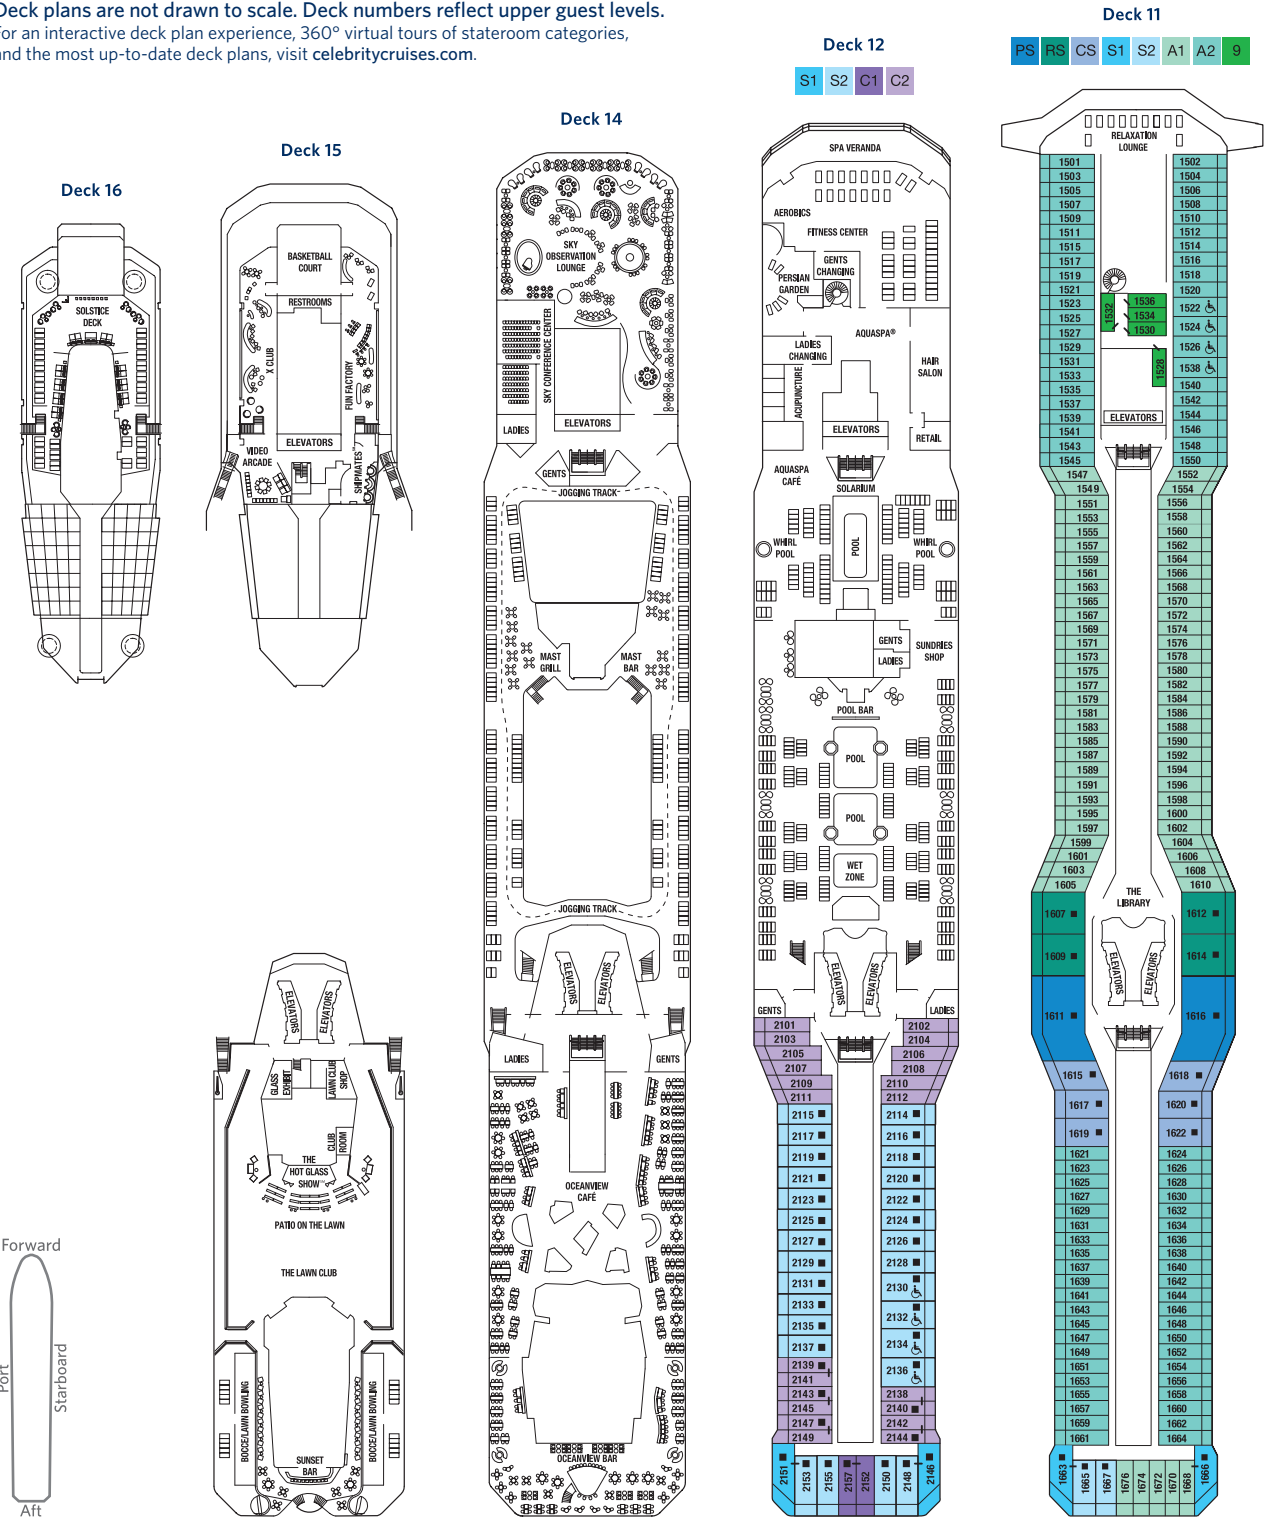

Celebrity Solstice® Deck Plans

Celebrity Solstice Ship Specifications

Occupancy: 2,850
 Tonnage: 122,000
 Length: 1,041 feet
 Beam: 121 feet
 Draught: 27 feet

Cruising Speed: 24 knots
 Electric Current: 110/220 AC
 Ship's Registry: Malta
 Entered Service: 2008

Staterooms with an upper bed and sofa bed accommodate a maximum of four guests.
 Accessible staterooms with a sofa bed accommodate a maximum of three guests.
 Accessible suites with a sofa bed accommodate a maximum of four guests.
Staterooms 1547, 1549, 1552 and 1554 have partially obstructed views.
 Staterooms 2130, 2132, 2134 and 2136 have roll-in showers, no bathtubs.

Deck plans are not drawn to scale. Deck numbers reflect upper guest levels.
 For an interactive deck plan experience, 360° virtual tours of stateroom categories, and the most up-to-date deck plans, visit celebritycruises.com.