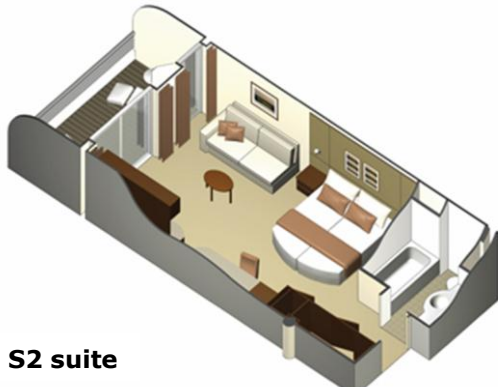

Sky Suites with Balcony (cat. S1 and S2)

Stateroom: 300 sq. ft.

Veranda: 79 sq. ft.

S2 suite

Features:

- Floor-to-ceiling sliding glass doors
- Two beds convertible to queen-size
- Living room with queen sleeper sofa and vanity
- Mini refrigerator*
- 40" LCD TV Interactive Samsung flat-screen television system to view and select shore excursions, order room service, and watch movies*
- Vanity and private safe
- Bath with shower/tub combination and washbasin
- Veranda with lounge seating
- 24 hr. complimentary room service