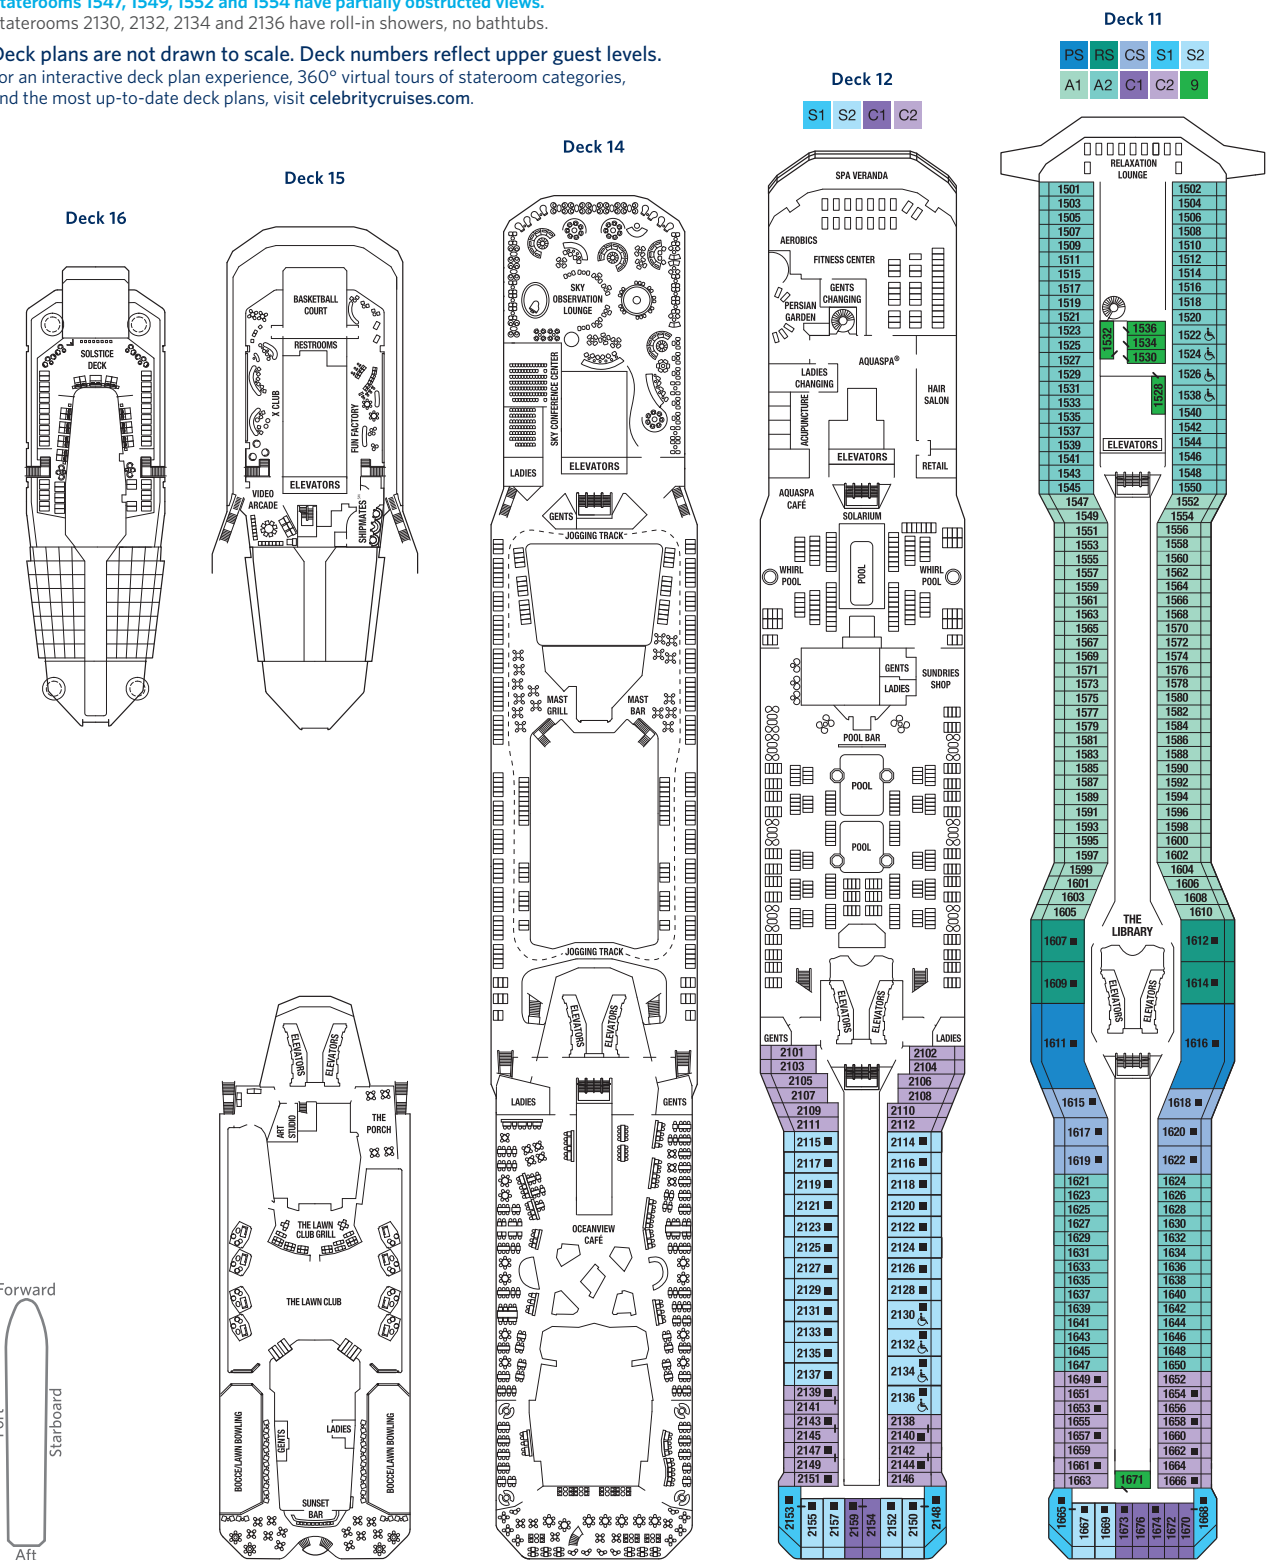

# Celebrity Silhouette® Deck Plans

## Celebrity Silhouette Ship Specifications

Occupancy: 2,886  
 Tonnage: 122,400  
 Length: 1,047 feet  
 Beam: 121 feet  
 Draught: 27 feet

Cruising Speed: 24 knots  
 Electric Current: 110/220 AC  
 Ship's Registry: Malta  
 Entered Service: 2011

Staterooms with an upper bed and sofa bed accommodate a maximum of four guests.  
 Accessible staterooms with a sofa bed accommodate a maximum of three guests.  
 Accessible suites with a sofa bed accommodate a maximum of four guests.  
**Staterooms 1547, 1549, 1552 and 1554 have partially obstructed views.**  
 Staterooms 2130, 2132, 2134 and 2136 have roll-in showers, no bathtubs.

Deck plans are not drawn to scale. Deck numbers reflect upper guest levels.  
 For an interactive deck plan experience, 360° virtual tours of stateroom categories, and the most up-to-date deck plans, visit [celebritycruises.com](http://celebritycruises.com).