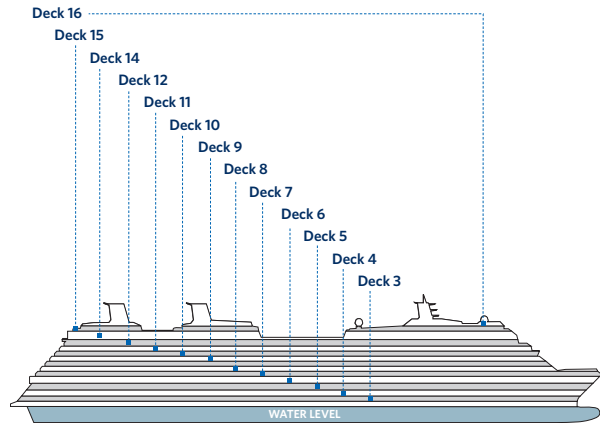

# Celebrity Silhouette® Deck Plans

## Celebrity Silhouette Ship Specifications

Occupancy: 2,886  
 Tonnage: 122,400  
 Length: 1,047 feet  
 Beam: 121 feet  
 Draught: 27 feet

Cruising Speed: 24 knots  
 Electric Current: 110/220 AC  
 Ship's Registry: Malta  
 Entered Service: 2011

Deck plans are not drawn to scale. Deck numbers reflect upper guest levels.  
 For an interactive deck plan experience, 360° virtual tours of stateroom categories, and the most up-to-date deck plans, visit [celebritycruises.com](http://celebritycruises.com).