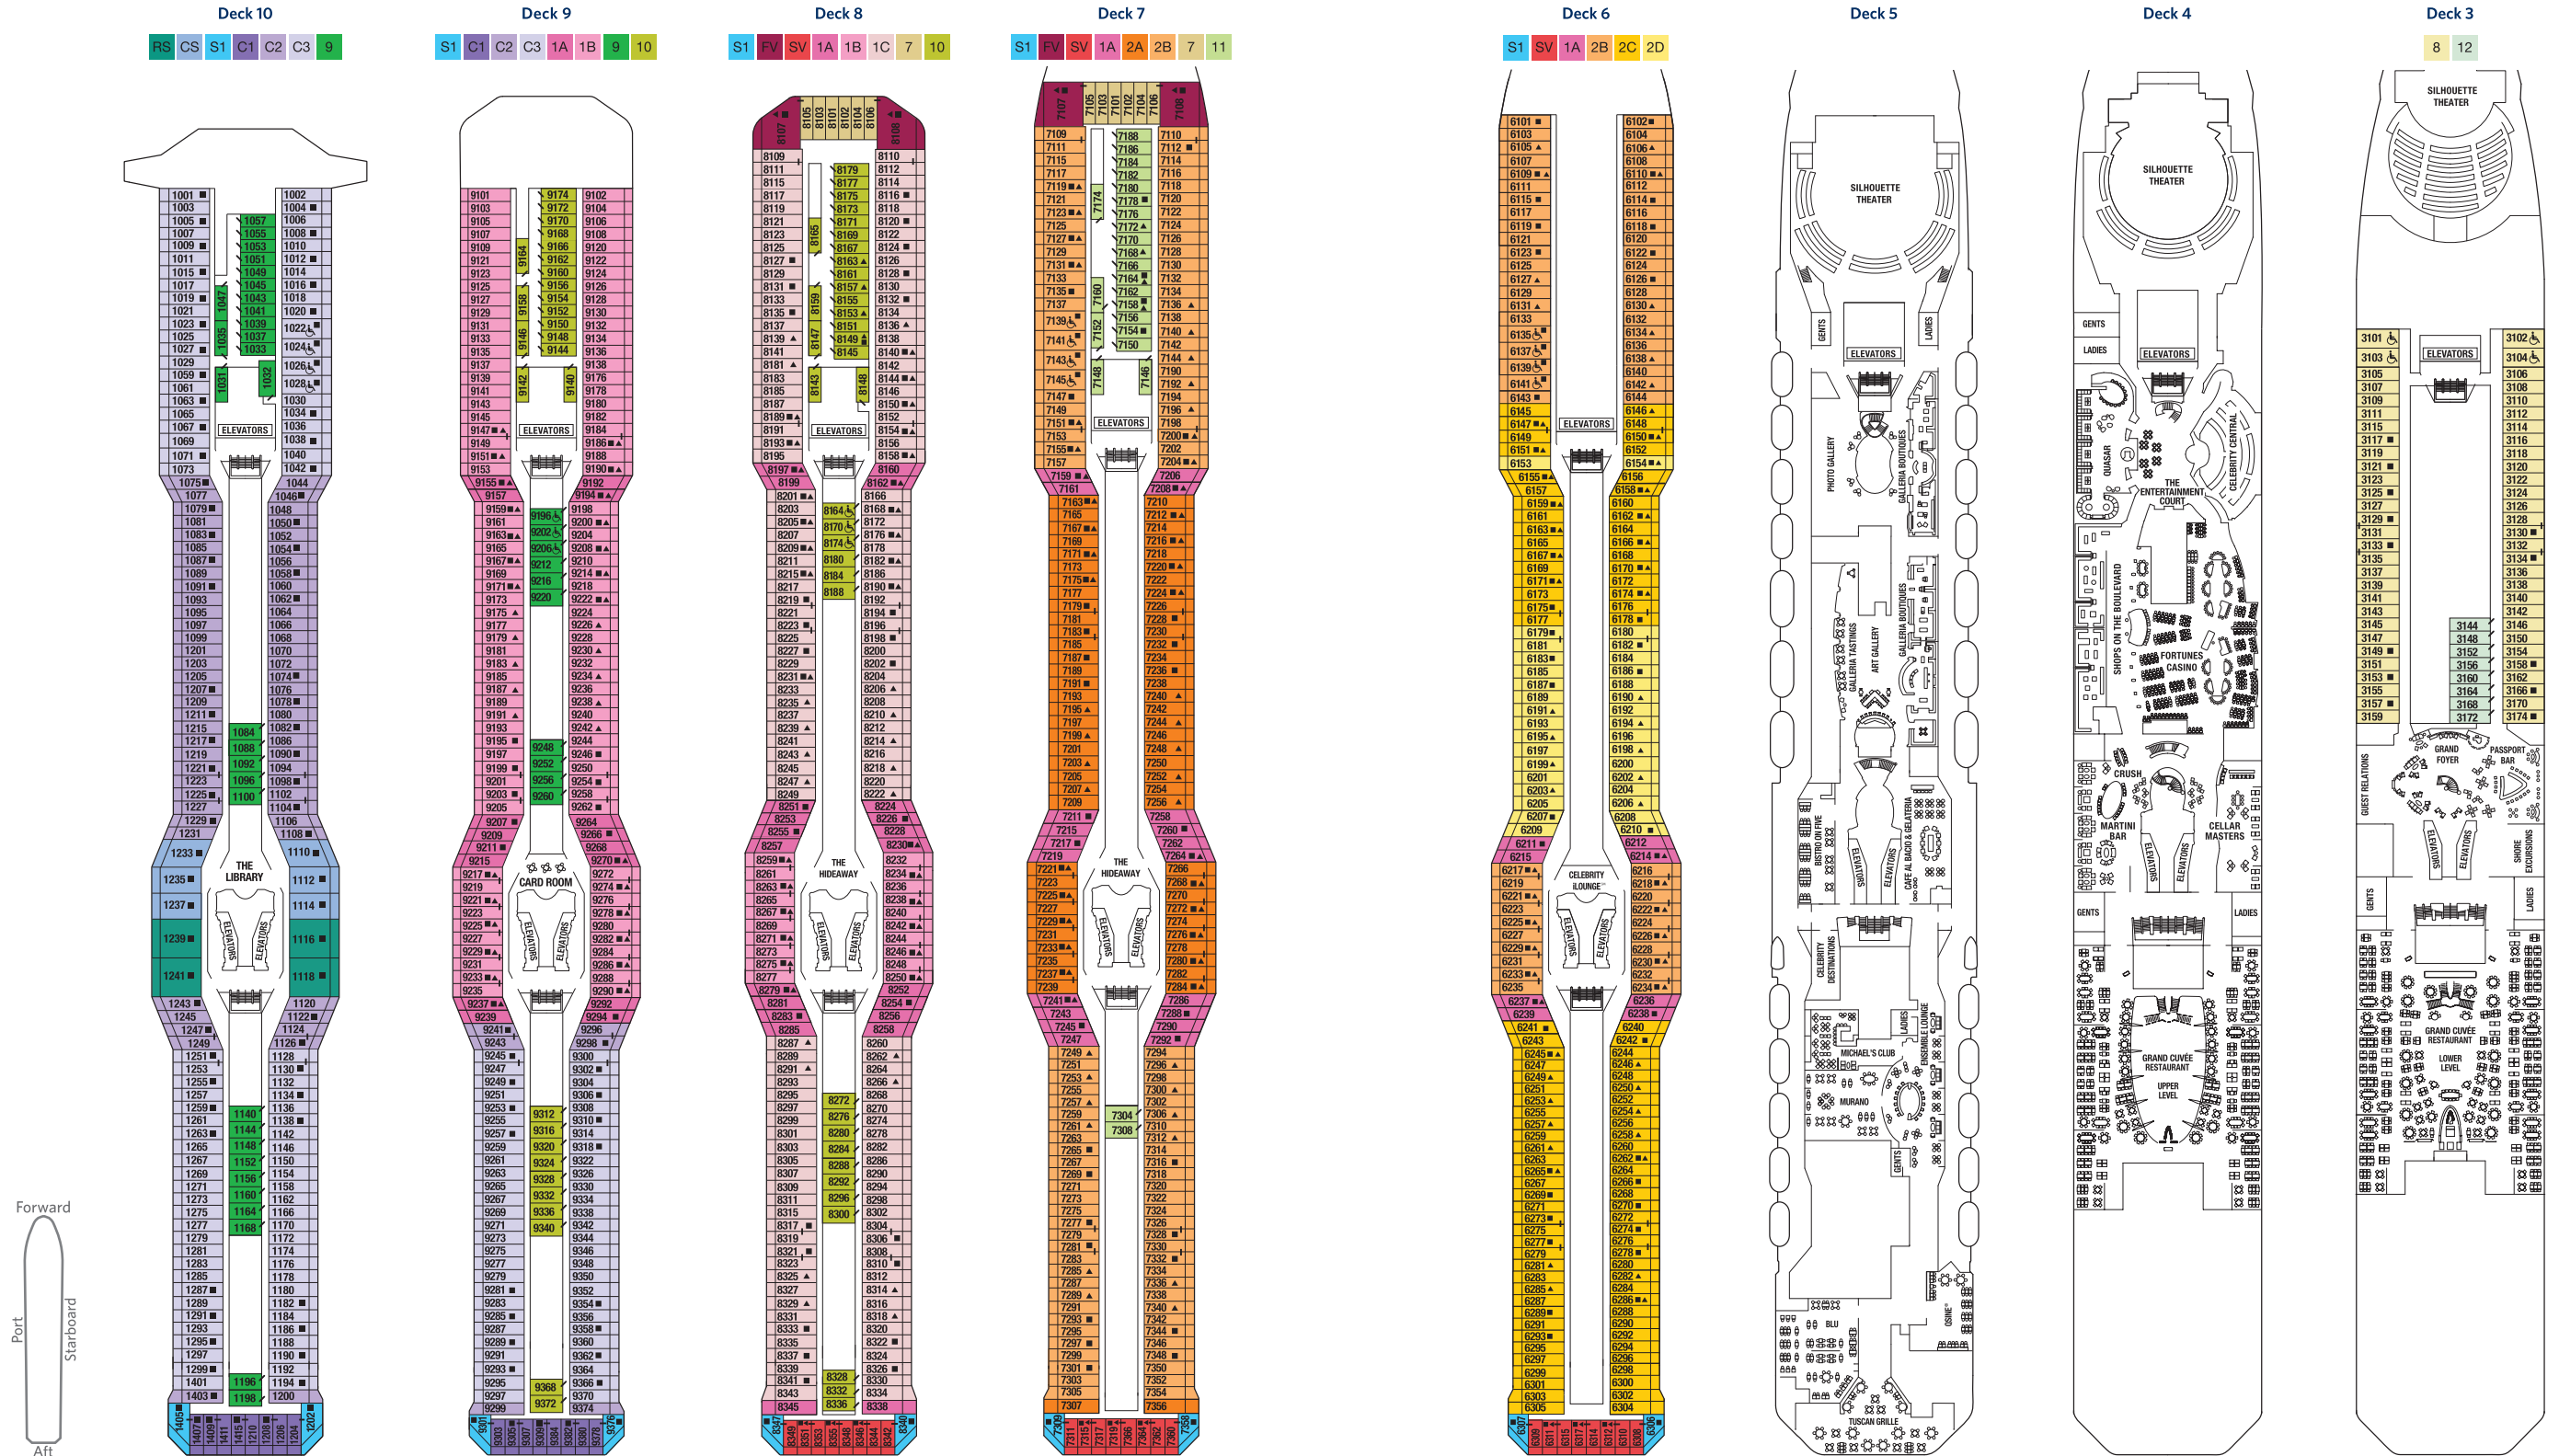

Celebrity Silhouette® Deck Plans

Staterooms with an upper bed and sofa bed accommodate a maximum of four guests.
Accessible staterooms with a sofa bed accommodate a maximum of three guests.
2C Veranda Staterooms have partially obstructed veranda views.
2D Veranda Staterooms have obstructed veranda views.

Deck plans are not drawn to scale. Deck numbers reflect upper guest levels.
For an interactive deck plan experience, 360° virtual tours of stateroom categories,
and the most up-to-date deck plans, visit celebritycruises.com.

Experience it at celebritycruises.com. To book, call us at 1-800-852-7239, or contact your travel agent.

- PS Penthouse Suite
- RS Royal Suite
- CS Celebrity Suite
- S1 Sky Suite 1
- S2 Sky Suite 2
- A1 AquaClass® 1
- A2 AquaClass 2
- C1 Concierge Class 1
- C2 Concierge Class 2
- C3 Concierge Class 3
- FV Family Veranda Stateroom
- SV Sunset Veranda Stateroom
- 1A Veranda Stateroom 1A
- 1B Veranda Stateroom 1B
- 1C Veranda Stateroom 1C
- 2A Veranda Stateroom 2A
- 2B Veranda Stateroom 2B
- 2C Veranda Stateroom 2C
- 2D Veranda Stateroom 2D
- 7 Ocean View Stateroom 7
- 8 Ocean View Stateroom 8
- 9 Inside Stateroom 9
- 10 Inside Stateroom 10
- 11 Inside Stateroom 11
- 12 Inside Stateroom 12
- Convertible Sofa Bed
- ▲ One Upper Berth
- Two Upper Berths
- | Connecting Staterooms
- / Inside Stateroom Door Location
- ♿ Wheelchair Accessible Stateroom Featuring Roll-In Shower