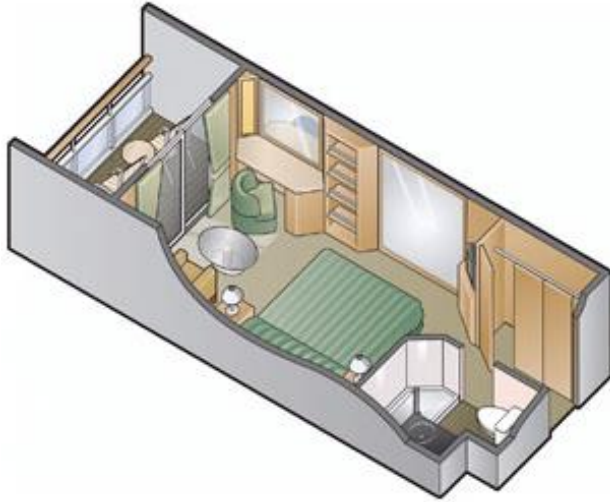

## Deluxe Ocean View with Balcony (cat. 2B and 2A)

**Stateroom: 170 sq. ft.**

**Veranda: 38 sq. ft.**

### Features:

- Floor-to-ceiling sliding glass doors
- Two beds convertible to queen-size
- Sitting area with sofa
- Interactive flat screen TV
- Vanity and hair dryer
- Individual safe
- Veranda

### All Staterooms Include:

- 24-hour room service
- Dual voltage 110/220 AC
- Reverie Dream Lite® mattress
- Complimentary use of bathrobes
- 100% cotton linens and towels
- Plush down comforter and pillows
- Complimentary beach towel service
- Interactive television system
  - View and select shore excursions
  - Order room service
  - Watch movies\*
- Plentiful storage space in your bathroom and wardrobe
- Bathroom accessories
- Complimentary tote bag
- Laundry service\*
- Mini-bar\*