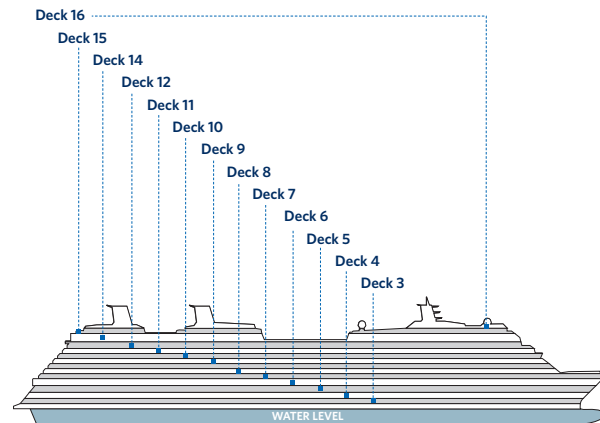

Celebrity Solstice® Deck Plans

Celebrity Solstice Ship Specifications

Occupancy: 2,850
 Tonnage: 122,000
 Length: 1,041 feet
 Beam: 121 feet
 Draught: 27 feet

Cruising Speed: 24 knots
 Electric Current: 110/220 AC
 Ship's Registry: Malta
 Entered Service: 2008

Deck plans are not drawn to scale. Deck numbers reflect upper guest levels.
 For an interactive deck plan experience, 360° virtual tours of stateroom categories, and the most up-to-date deck plans, visit celebritycruises.com.