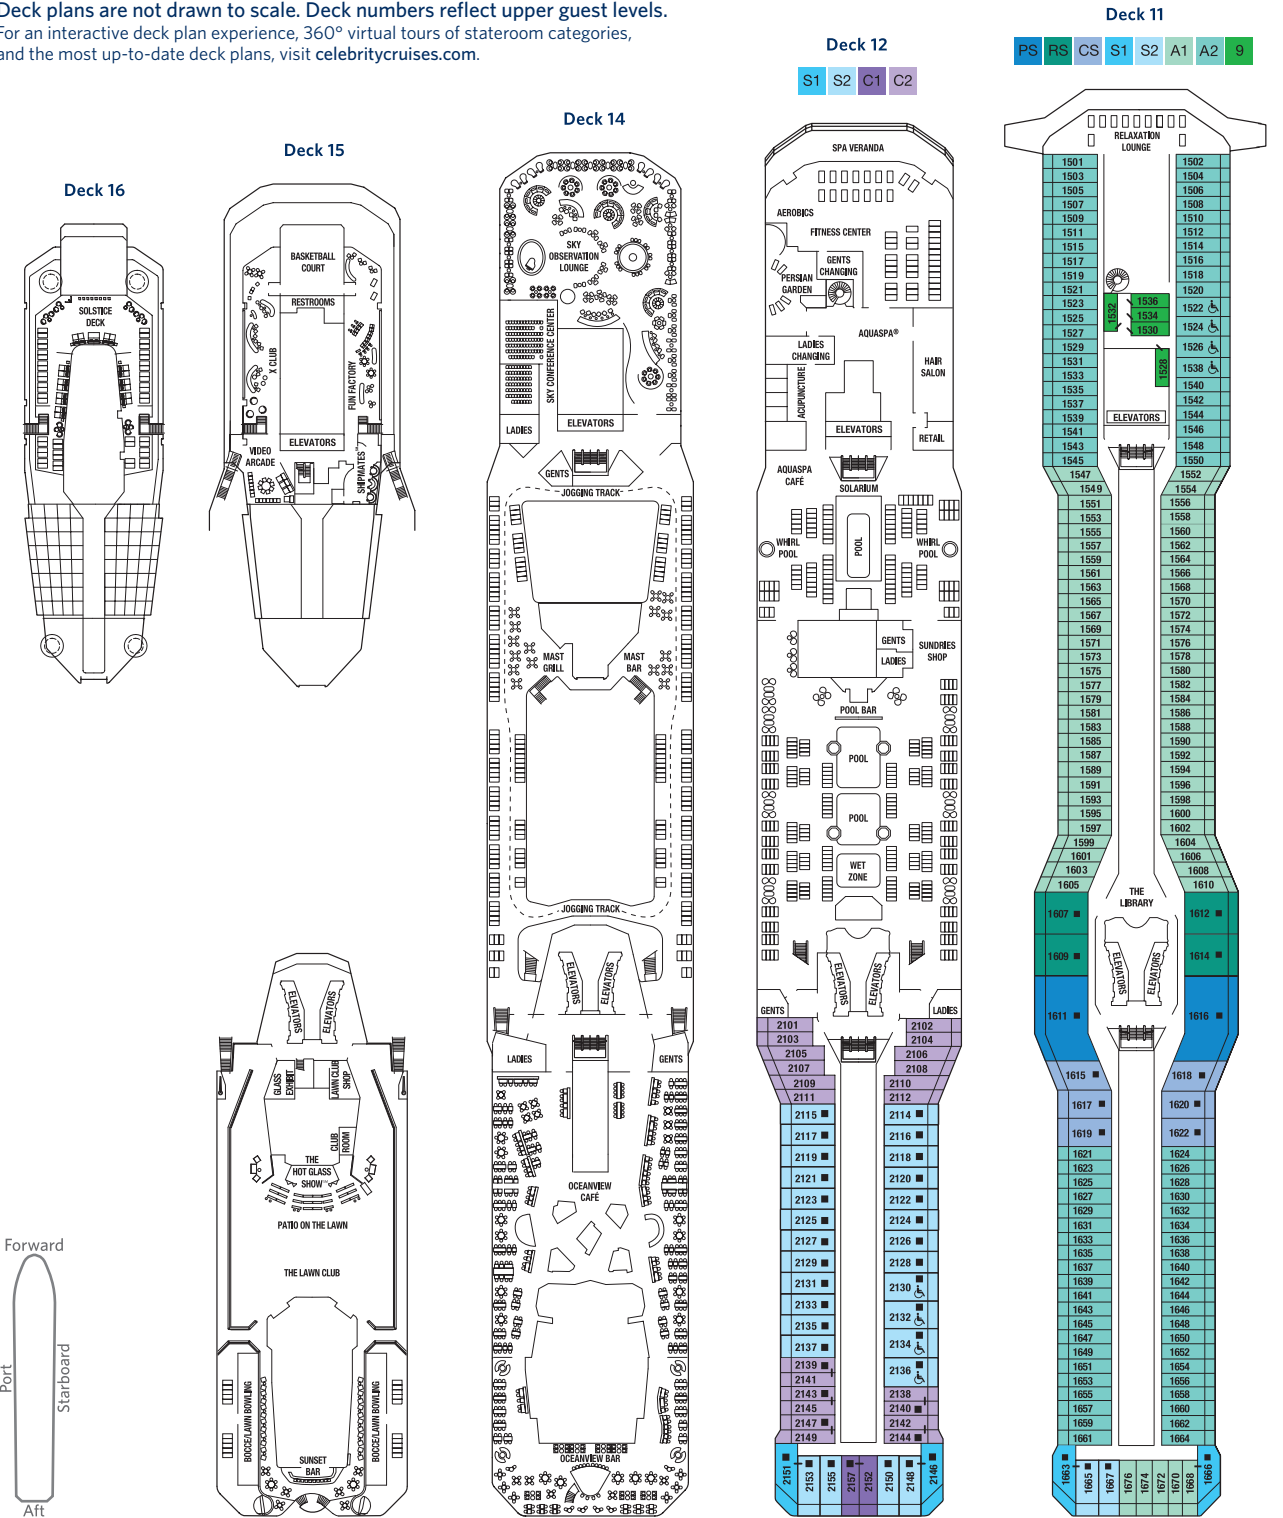

Celebrity Solstice® Deck Plans

Celebrity Solstice Ship Specifications

Occupancy: 2,850
 Tonnage: 122,000
 Length: 1,041 feet
 Beam: 121 feet
 Draught: 27 feet

Cruising Speed: 24 knots
 Electric Current: 110/220 AC
 Ship's Registry: Malta
 Entered Service: 2008

Staterooms with an upper bed and sofa bed accommodate a maximum of four guests.
 Accessible staterooms with a sofa bed accommodate a maximum of three guests.
 Accessible suites with a sofa bed accommodate a maximum of four guests.
Staterooms 1547, 1549, 1552 and 1554 have partially obstructed views.
 Staterooms 2130, 2132, 2134 and 2136 have roll-in showers, no bathtubs.

Deck plans are not drawn to scale. Deck numbers reflect upper guest levels.
 For an interactive deck plan experience, 360° virtual tours of stateroom categories, and the most up-to-date deck plans, visit celebritycruises.com.