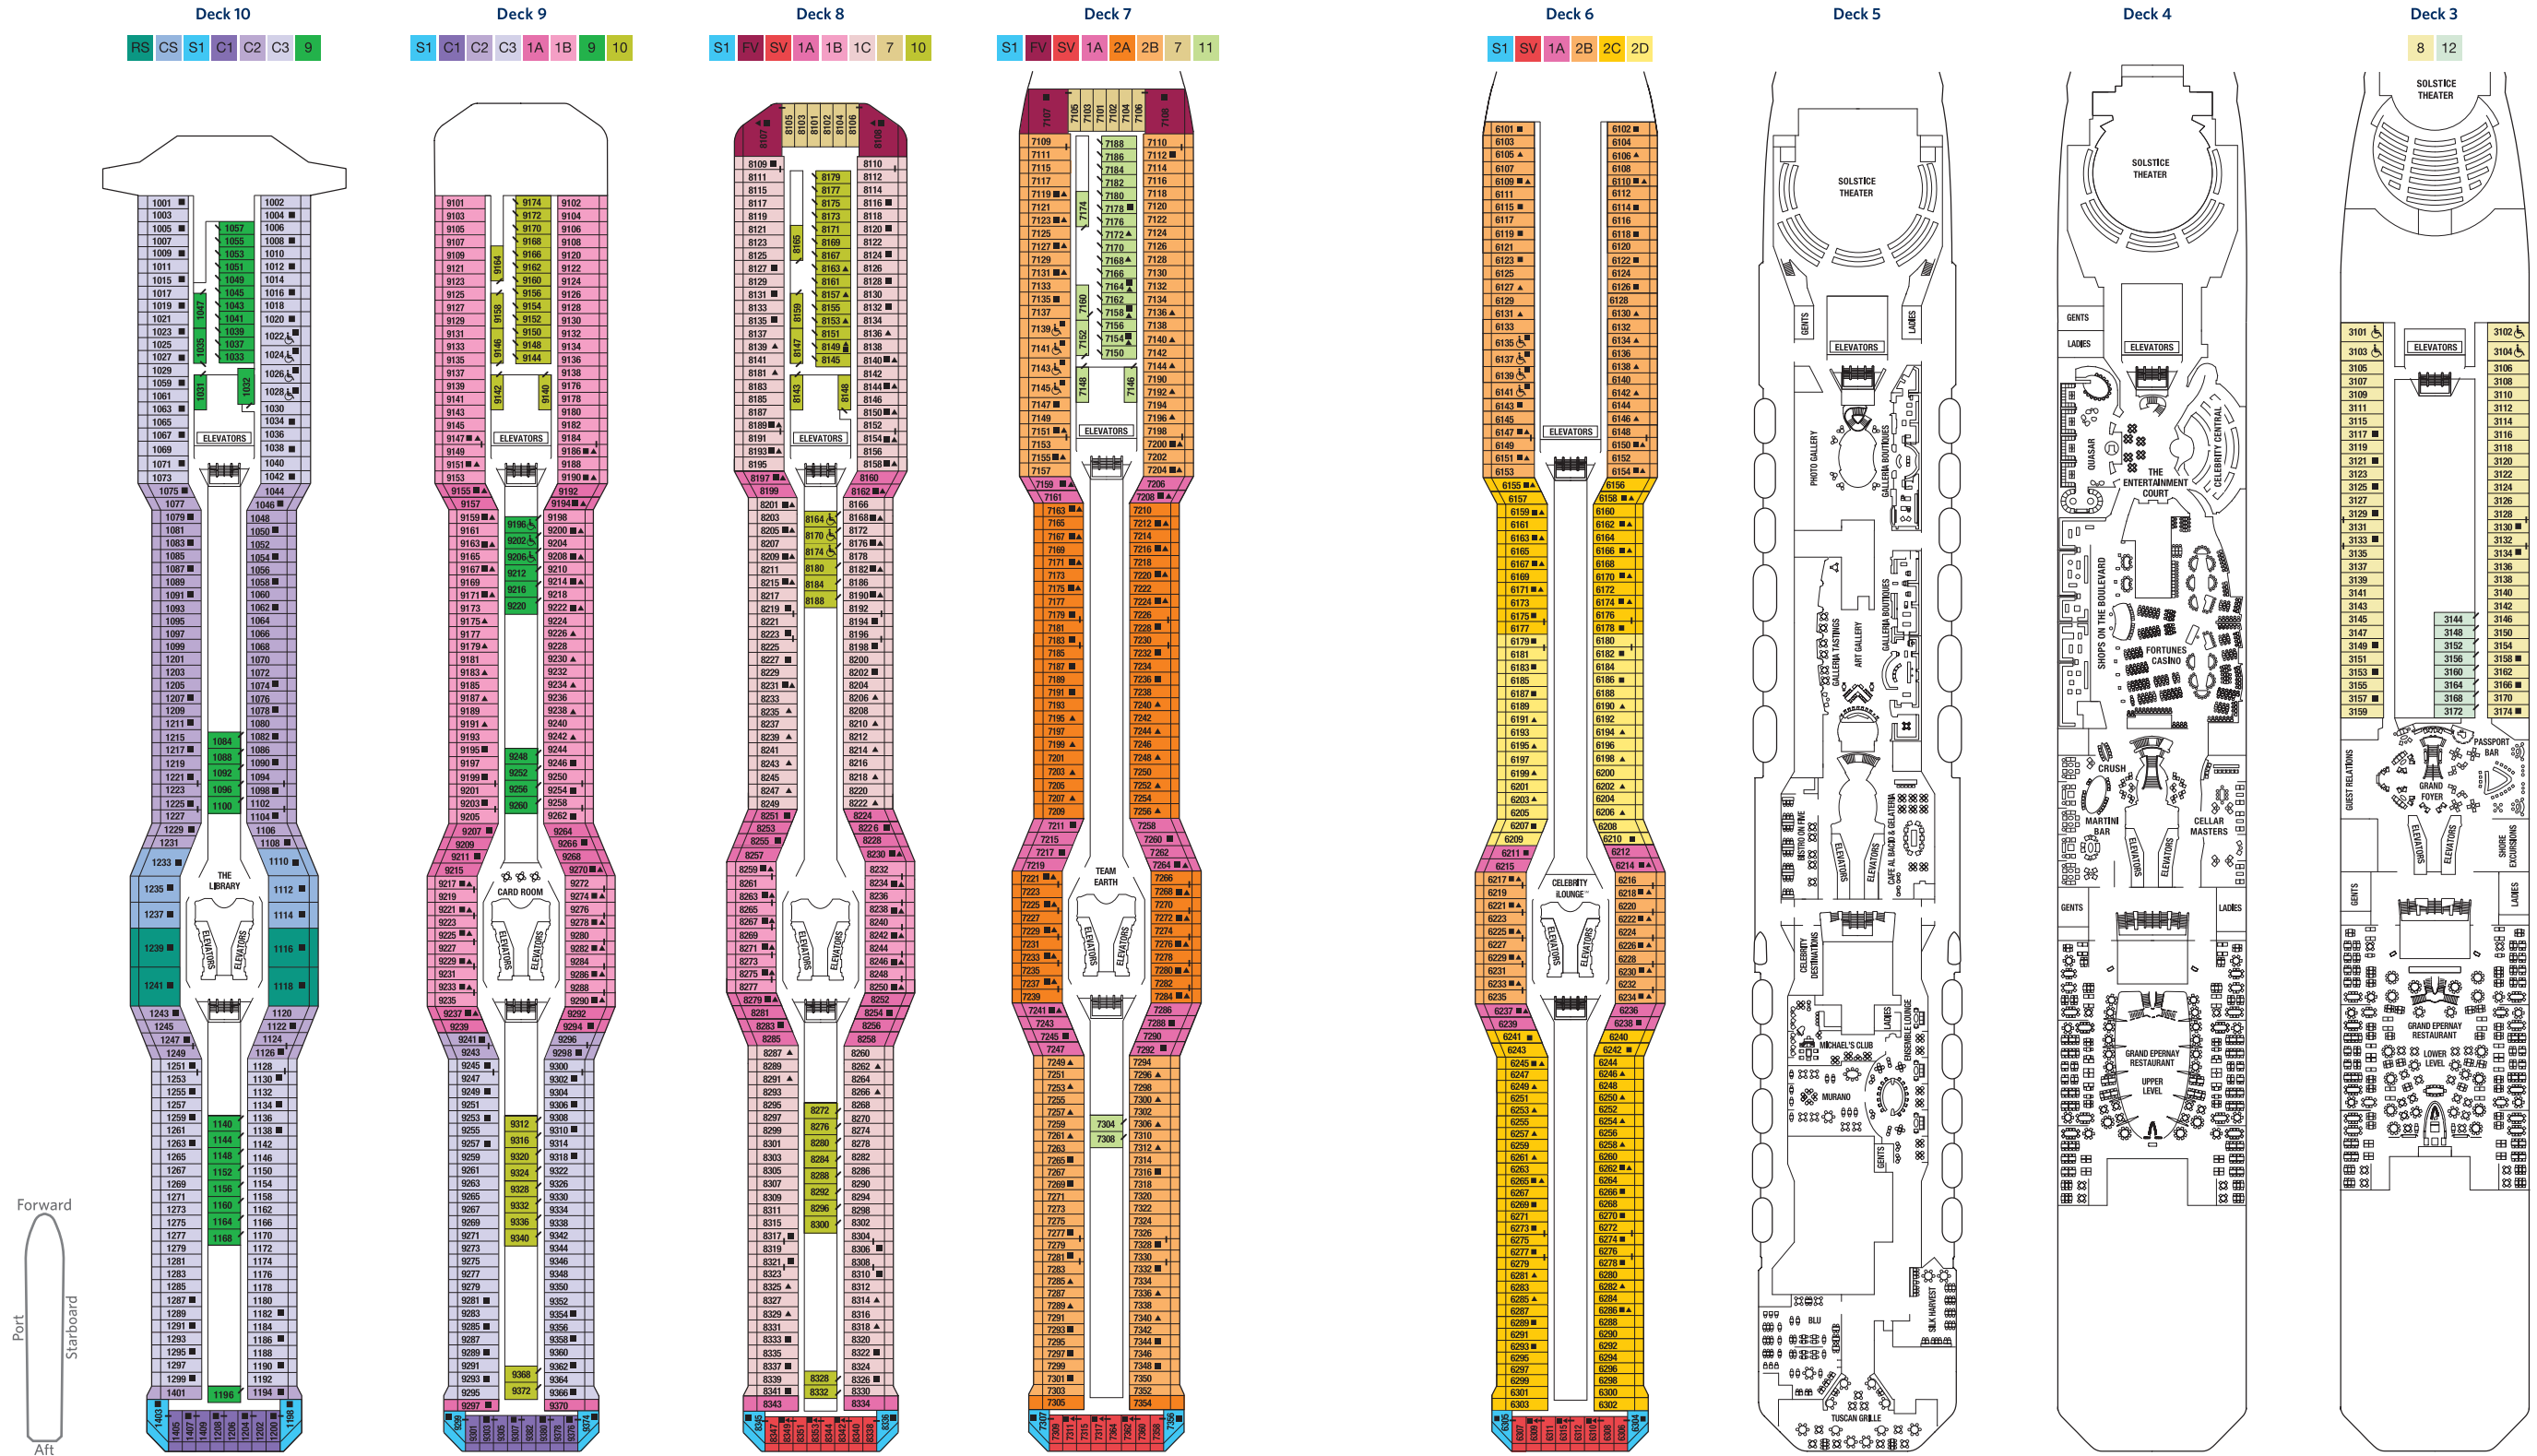

Celebrity Solstice® Deck Plans

Staterooms with an upper bed and sofa bed accommodate a maximum of four guests.
Accessible staterooms with a sofa bed accommodate a maximum of three guests.
2C Veranda Staterooms have partially obstructed veranda views.
2D Veranda Staterooms have obstructed veranda views.

Deck plans are not drawn to scale. Deck numbers reflect upper guest levels.
For an interactive deck plan experience, 360° virtual tours of stateroom categories, and the most up-to-date deck plans, visit celebritycruises.com.

Experience it at celebritycruises.com. To book, call us at 1-800-852-7239, or contact your travel agent.

PS Penthouse Suite	C1 Concierge Class 1	1C Veranda Stateroom 1C	9 Inside Stateroom 9	■ Convertible Sofa Bed
RS Royal Suite	C2 Concierge Class 2	2A Veranda Stateroom 2A	10 Inside Stateroom 10	▲ One Upper Berth
CS Celebrity Suite	C3 Concierge Class 3	2B Veranda Stateroom 2B	11 Inside Stateroom 11	● Two Upper Berths
S1 Sky Suite 1	FV Family Veranda Stateroom	2C Veranda Stateroom 2C	12 Inside Stateroom 12	┆ Connecting Staterooms
S2 Sky Suite 2	SV Sunset Veranda Stateroom	2D Veranda Stateroom 2D		┆ Inside Stateroom Door Location
A1 AquaClass® 1	1A Veranda Stateroom 1A	7 Ocean View Stateroom 7		♿ Wheelchair Accessible Stateroom
A2 AquaClass 2	1B Veranda Stateroom 1B	8 Ocean View Stateroom 8		♿ Featuring Roll-In Shower