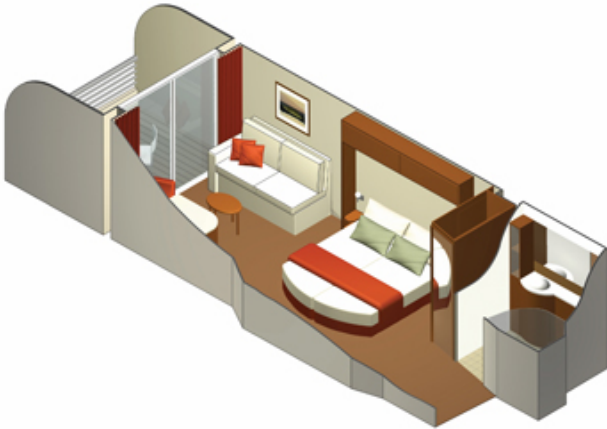

Deluxe Balcony Staterooms (cat. 2B, 2A, 1C)

Stateroom: 194 sq. ft.

Veranda: 54 sq. ft.

ALL STATEROOMS INCLUDE:

Services:

- Our signature friendly, personalized service with a guest to staff ratio of nearly 2:1
- Twice daily service (makeup and turndown)
- Daily ice service in stainless steel ice buckets

Dining:

- 24 hour complimentary room service

Amenities:

- Robe
- Custom blended bath products (shampoo, conditioner and lotion), shower cap, cotton balls and cotton swabs
- Water/wine glasses
- Celebrity eXhale™ bedding featuring custom premium mattresses, plush duvets and pillows, and 100% pure Egyptian cotton linens
- Hair dryer

Stateroom features:

- Private mini-bar*
- Interactive Samsung flat-screen television system to view and select shore excursions, order room service, and watch movies*
- Private safe
- Dual voltage 110/220AC outlets