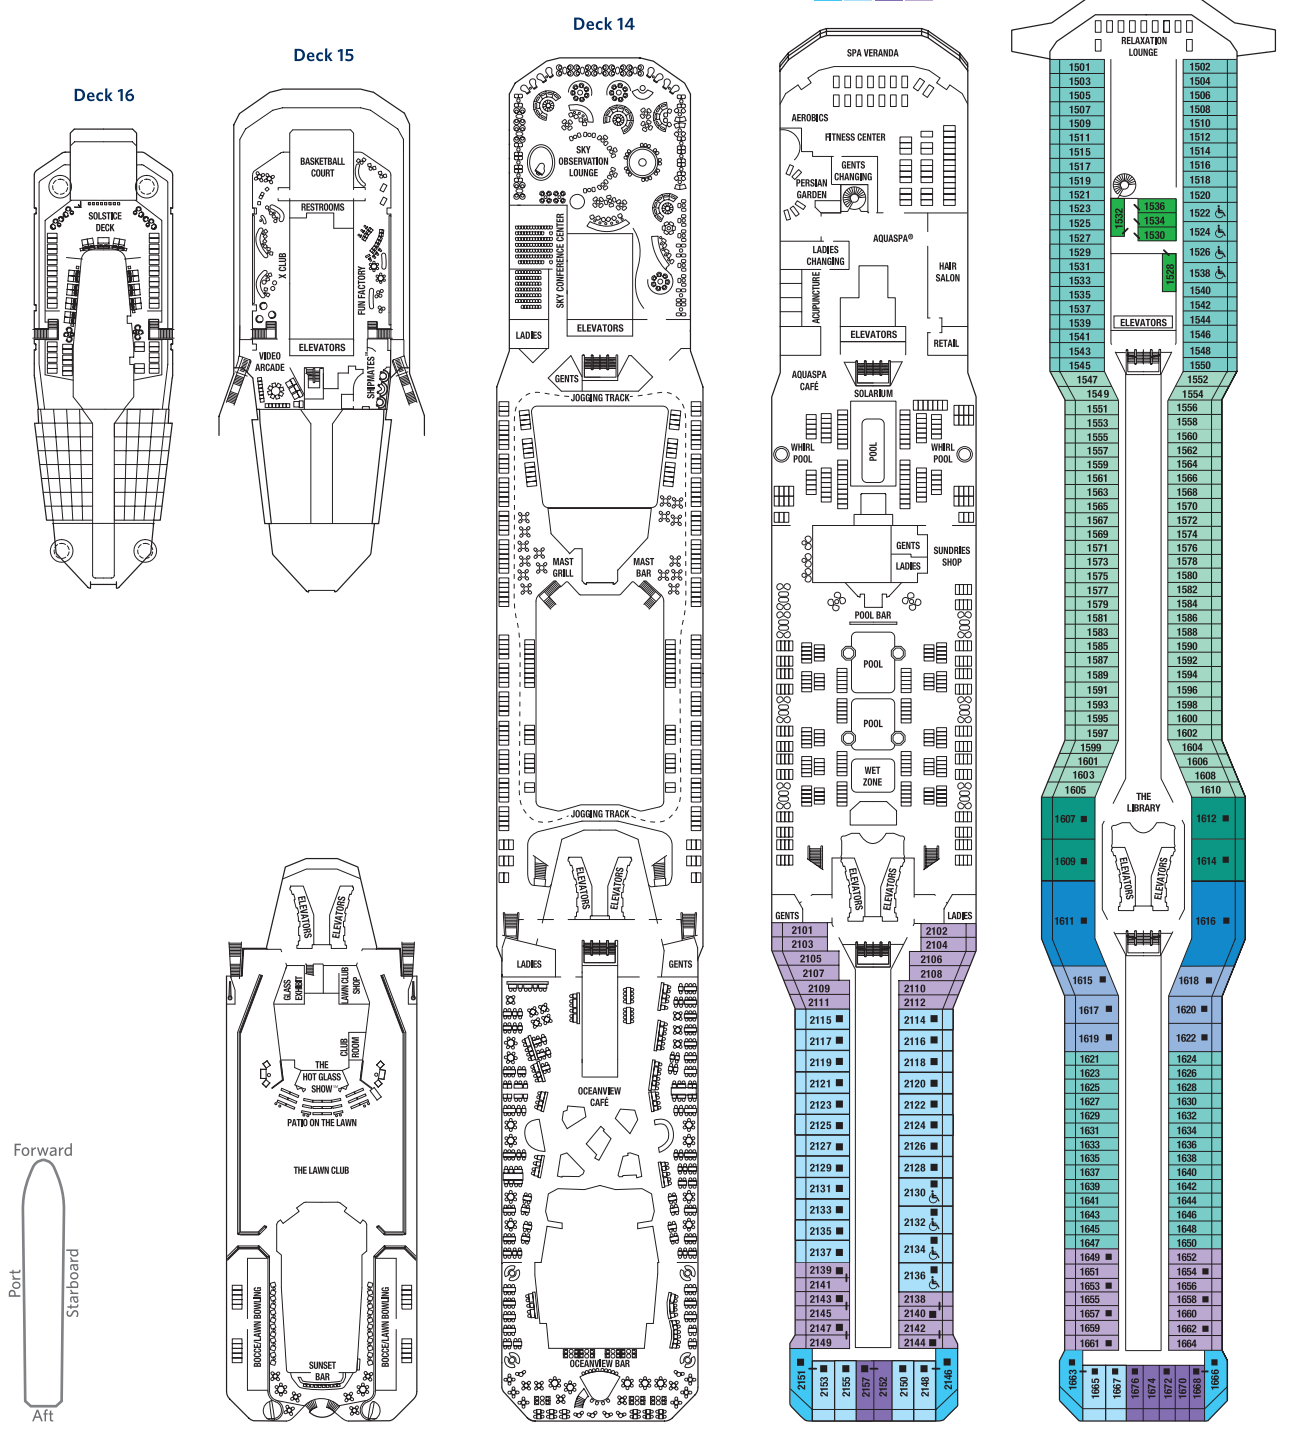

Celebrity Eclipse® Deck Plans

Celebrity Solstice Ship Specifications

Occupancy: 2,850
 Tonnage: 122,000
 Length: 1,041 feet
 Beam: 121 feet
 Draught: 27 feet

Cruising Speed: 24 knots
 Electric Current: 110/220 AC
 Ship's Registry: Malta
 Entered Service: 2010

Staterooms with an upper bed and sofa bed accommodate a maximum of four guests.
 Accessible staterooms with a sofa bed accommodate a maximum of three guests.
 Accessible suites with a sofa bed accommodate a maximum of four guests.
Staterooms 1547, 1549, 1552 and 1554 have partially obstructed views.
 Staterooms 2130, 2132, 2134 and 2136 have roll-in showers, no bathtubs.

Deck plans are not drawn to scale. Deck numbers reflect upper guest levels.
 For an interactive deck plan experience, 360° virtual tours of stateroom categories, and the most up-to-date deck plans, visit celebritycruises.com.