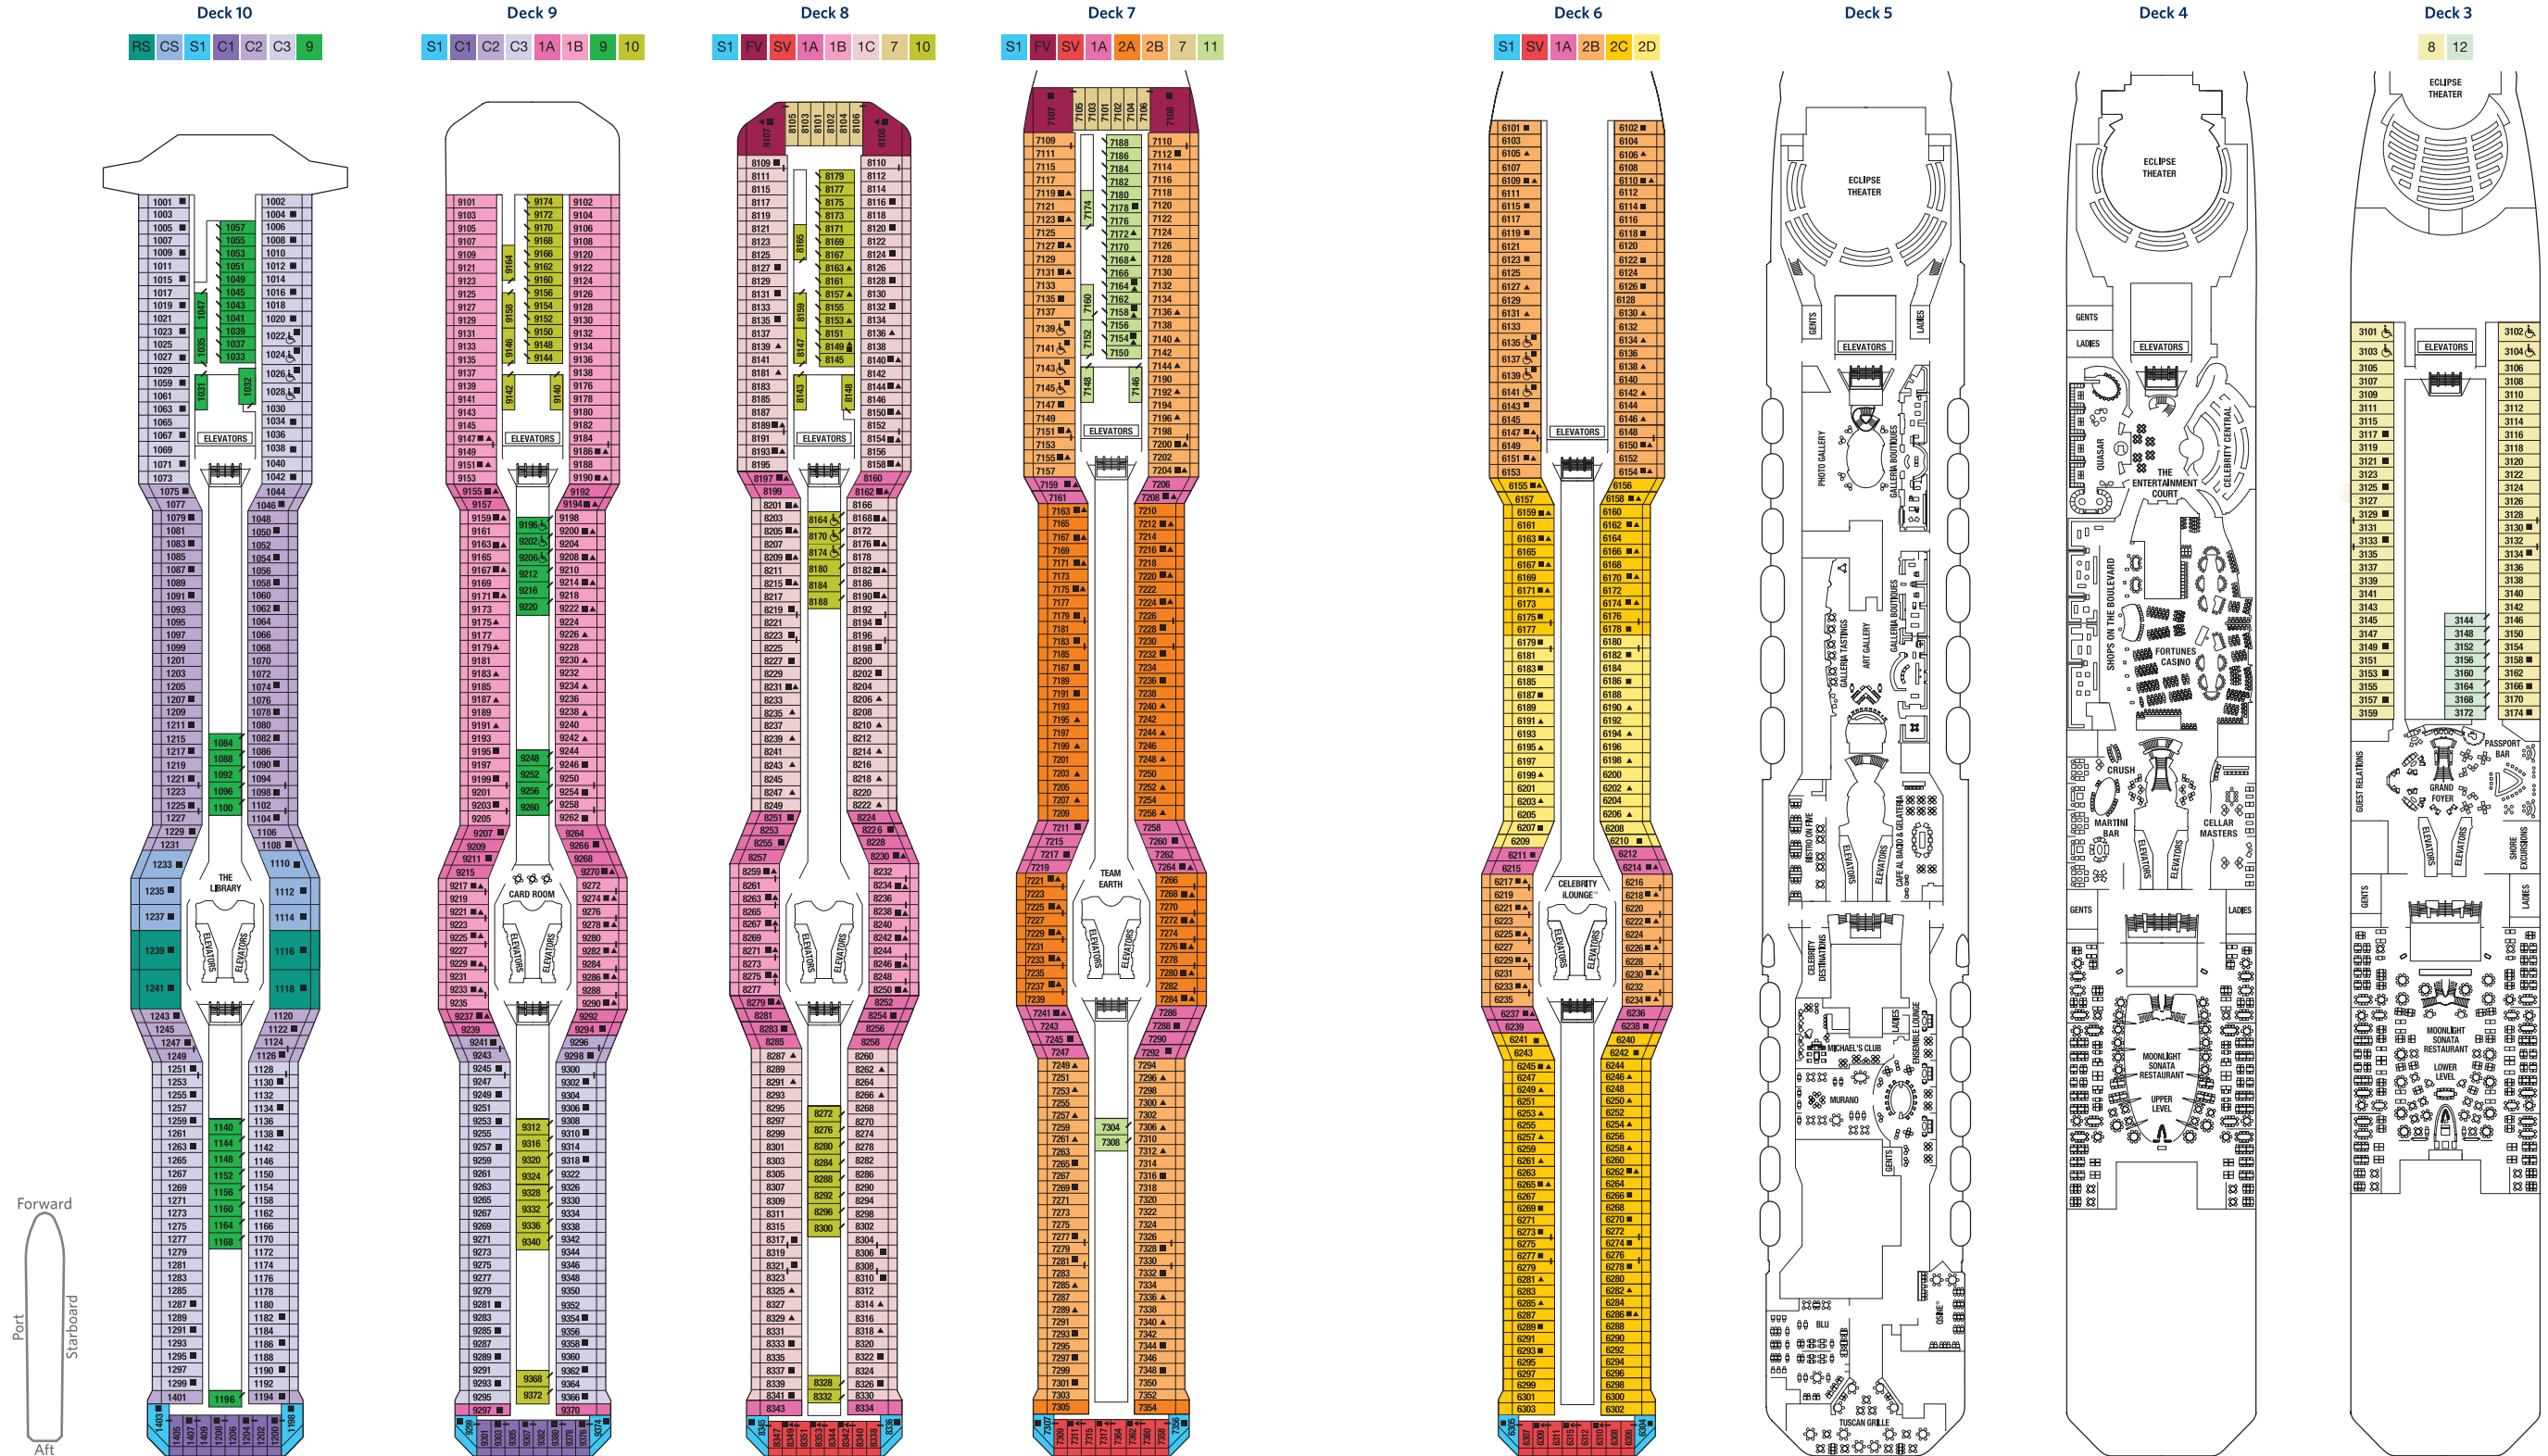

Celebrity Eclipse® Deck Plans

Staterooms with an upper bed and sofa bed accommodate a maximum of four guests.
Accessible staterooms with a sofa bed accommodate a maximum of three guests.
2C Veranda Staterooms have partially obstructed veranda views.
2D Veranda Staterooms have obstructed veranda views.

Deck plans are not drawn to scale. Deck numbers reflect upper guest levels.
For an interactive deck plan experience, 360° virtual tours of stateroom categories, and the most up-to-date deck plans, visit celebritycruises.com.

Experience it at celebritycruises.com. To book, call us at 1-800-852-7239, or contact your travel agent.

- **PS** Penthouse Suite
- **RS** Royal Suite
- **CS** Celebrity Suite
- **S1** Sky Suite 1
- **S2** Sky Suite 2
- **A1** AquaClass® 1
- **A2** AquaClass 2
- **C1** Concierge Class 1
- **C2** Concierge Class 2
- **C3** Concierge Class 3
- **FV** Family Veranda Stateroom
- **SV** Sunset Veranda Stateroom
- **1A** Veranda Stateroom 1A
- **1B** Veranda Stateroom 1B
- **1C** Veranda Stateroom 1C
- **2A** Veranda Stateroom 2A
- **2B** Veranda Stateroom 2B
- **2C** Veranda Stateroom 2C
- **2D** Veranda Stateroom 2D
- **7** Ocean View Stateroom 7
- **8** Ocean View Stateroom 8
- **9** Inside Stateroom 9
- **10** Inside Stateroom 10
- **11** Inside Stateroom 11
- **12** Inside Stateroom 12
- **■** Convertible Sofa Bed
- **▲** One Upper Berth
- **●** Two Upper Berths
- **|** Connecting Staterooms
- **↘** Inside Stateroom Door Location
- **♿** Wheelchair Accessible Stateroom Featuring Roll-In Shower