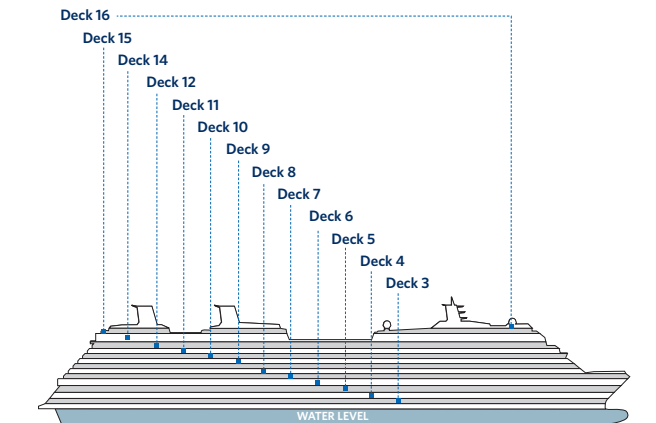

Celebrity Eclipse® Deck Plans

Celebrity Solstice Ship Specifications

Occupancy: 2,850
 Tonnage: 122,000
 Length: 1,041 feet
 Beam: 121 feet
 Draught: 27 feet

Cruising Speed: 24 knots
 Electric Current: 110/220 AC
 Ship's Registry: Malta
 Entered Service: 2010

Deck plans are not drawn to scale. Deck numbers reflect upper guest levels.
 For an interactive deck plan experience, 360° virtual tours of stateroom categories, and the most up-to-date deck plans, visit celebritycruises.com.