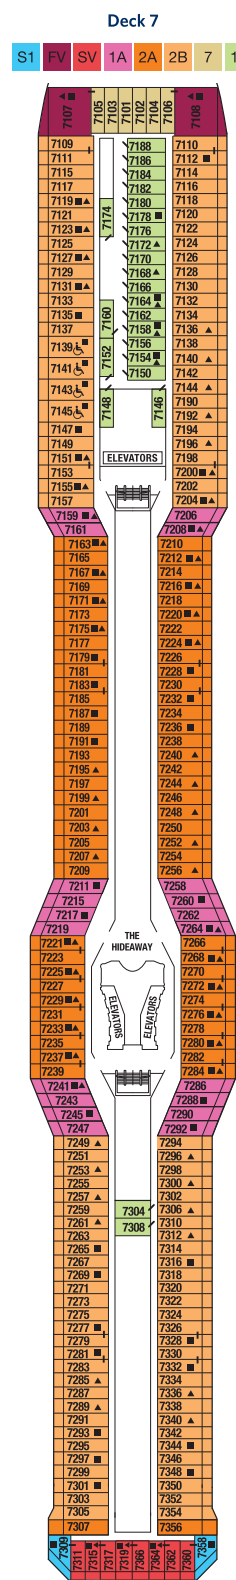

# Celebrity Reflection<sup>SM</sup> Deck Plans

Staterooms with an upper bed and sofa bed accommodate a maximum of four guests.  
 Accessible staterooms with a sofa bed accommodate a maximum of three guests.  
**2C Veranda Staterooms have partially obstructed veranda views.**  
**2D Veranda Staterooms have obstructed veranda views.**

Deck plans are not drawn to scale. Deck numbers reflect upper guest levels.  
 For an interactive deck plan experience, 360° virtual tours of stateroom categories, and the most up-to-date deck plans, visit [celebritycruises.com](http://celebritycruises.com).