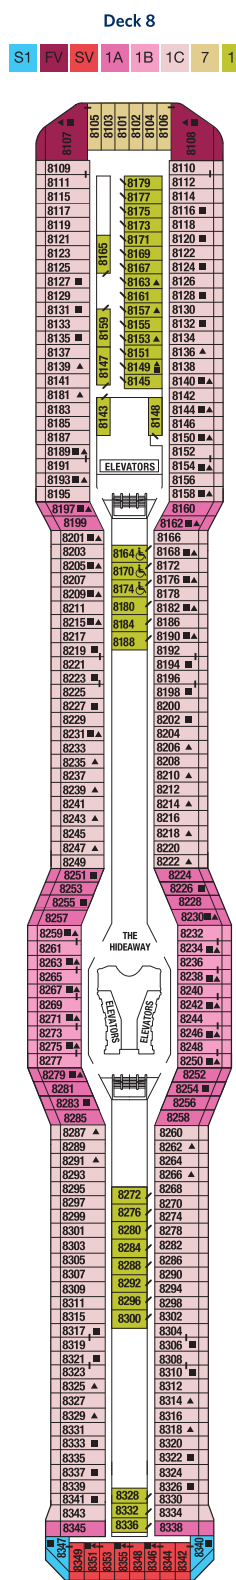

# Celebrity Reflection<sup>SM</sup> Deck Plans

Staterooms with an upper bed and sofa bed accommodate a maximum of four guests.  
 Accessible staterooms with a sofa bed accommodate a maximum of three guests.  
**2C Veranda Staterooms have partially obstructed veranda views.**  
**2D Veranda Staterooms have obstructed veranda views.**

Deck plans are not drawn to scale. Deck numbers reflect upper guest levels.  
 For an interactive deck plan experience, 360° virtual tours of stateroom categories, and the most up-to-date deck plans, visit [celebritycruises.com](http://celebritycruises.com).