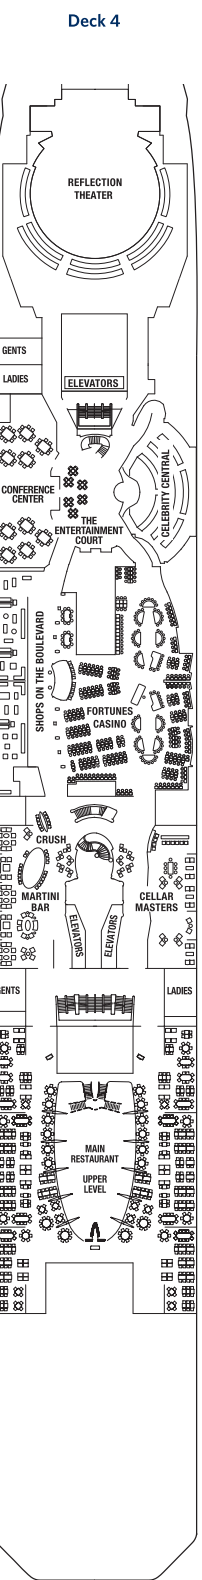

# Celebrity Reflection<sup>SM</sup> Deck Plans

Staterooms with an upper bed and sofa bed accommodate a maximum of four guests.  
 Accessible staterooms with a sofa bed accommodate a maximum of three guests.  
**2C Veranda Staterooms have partially obstructed veranda views.**  
**2D Veranda Staterooms have obstructed veranda views.**

Deck plans are not drawn to scale. Deck numbers reflect upper guest levels.  
 For an interactive deck plan experience, 360° virtual tours of stateroom categories, and the most up-to-date deck plans, visit [celebritycruises.com](http://celebritycruises.com).