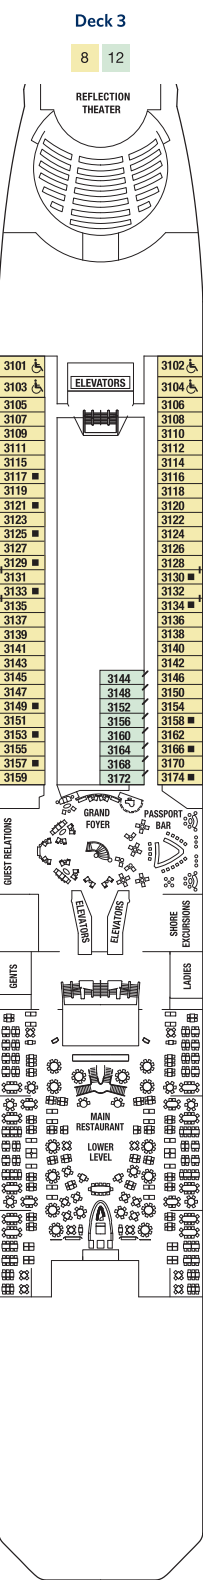

# Celebrity Reflection<sup>SM</sup> Deck Plans

Staterooms with an upper bed and sofa bed accommodate a maximum of four guests.  
 Accessible staterooms with a sofa bed accommodate a maximum of three guests.  
**2C Veranda Staterooms have partially obstructed veranda views.**  
**2D Veranda Staterooms have obstructed veranda views.**

Deck plans are not drawn to scale. Deck numbers reflect upper guest levels.  
 For an interactive deck plan experience, 360° virtual tours of stateroom categories, and the most up-to-date deck plans, visit [celebritycruises.com](http://celebritycruises.com).