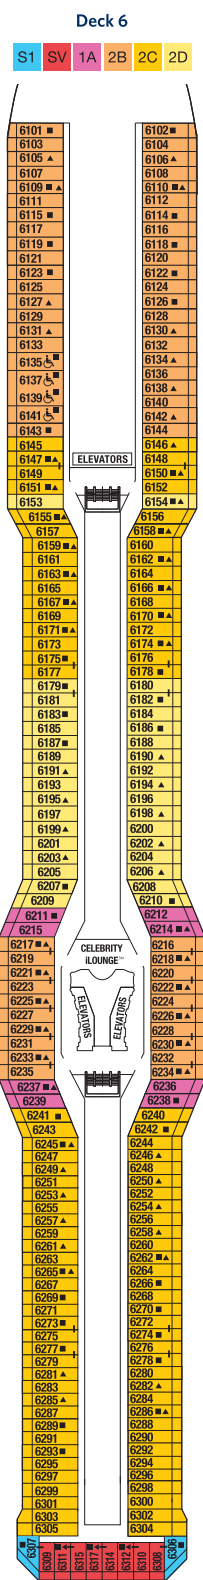

# Celebrity Reflection<sup>SM</sup> Deck Plans

Staterooms with an upper bed and sofa bed accommodate a maximum of four guests.  
 Accessible staterooms with a sofa bed accommodate a maximum of three guests.  
**2C Veranda Staterooms have partially obstructed veranda views.**  
**2D Veranda Staterooms have obstructed veranda views.**

Deck plans are not drawn to scale. Deck numbers reflect upper guest levels.  
 For an interactive deck plan experience, 360° virtual tours of stateroom categories, and the most up-to-date deck plans, visit [celebritycruises.com](http://celebritycruises.com).