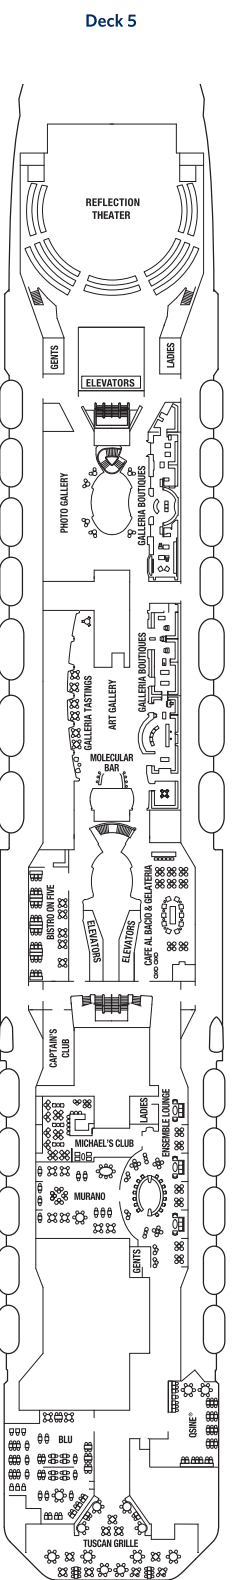

# Celebrity Reflection<sup>SM</sup> Deck Plans

Staterooms with an upper bed and sofa bed accommodate a maximum of four guests.  
 Accessible staterooms with a sofa bed accommodate a maximum of three guests.  
**2C Veranda Staterooms have partially obstructed veranda views.**  
**2D Veranda Staterooms have obstructed veranda views.**

Deck plans are not drawn to scale. Deck numbers reflect upper guest levels.  
 For an interactive deck plan experience, 360° virtual tours of stateroom categories, and the most up-to-date deck plans, visit [celebritycruises.com](http://celebritycruises.com).