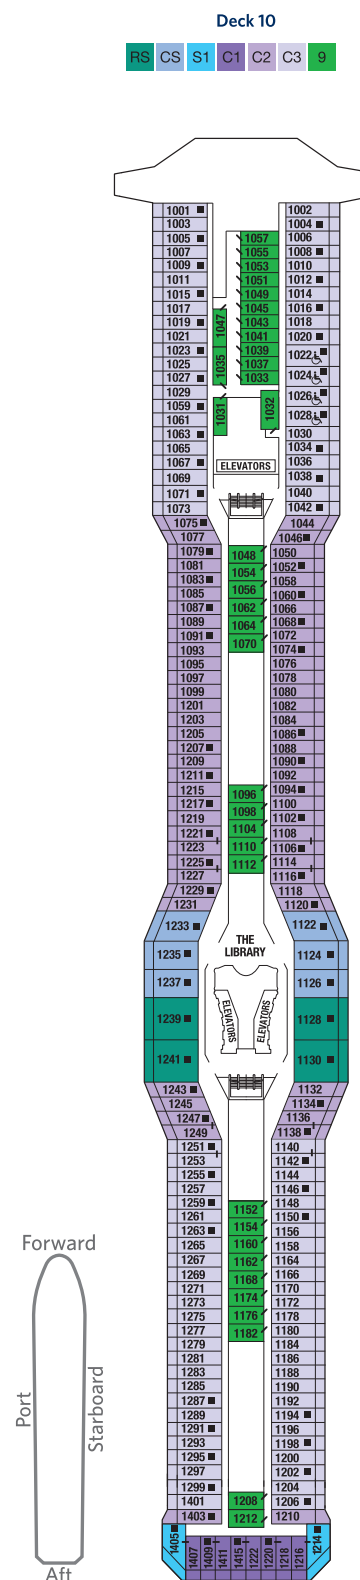

# Celebrity Reflection<sup>SM</sup> Deck Plans

Staterooms with an upper bed and sofa bed accommodate a maximum of four guests.  
 Accessible staterooms with a sofa bed accommodate a maximum of three guests.  
**2C Veranda Staterooms have partially obstructed veranda views.**  
**2D Veranda Staterooms have obstructed veranda views.**

Deck plans are not drawn to scale. Deck numbers reflect upper guest levels.  
 For an interactive deck plan experience, 360° virtual tours of stateroom categories, and the most up-to-date deck plans, visit [celebritycruises.com](http://celebritycruises.com).