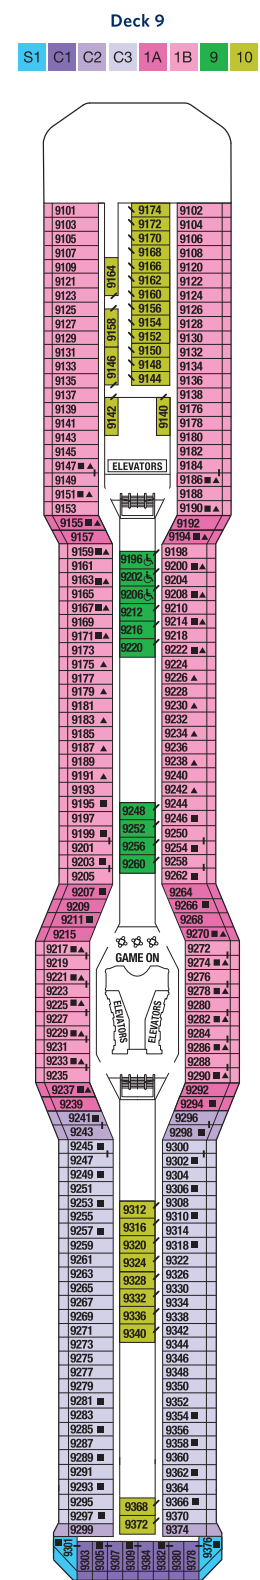

# Celebrity Reflection<sup>SM</sup> Deck Plans

Staterooms with an upper bed and sofa bed accommodate a maximum of four guests.  
 Accessible staterooms with a sofa bed accommodate a maximum of three guests.  
**2C Veranda Staterooms have partially obstructed veranda views.**  
**2D Veranda Staterooms have obstructed veranda views.**

Deck plans are not drawn to scale. Deck numbers reflect upper guest levels.  
 For an interactive deck plan experience, 360° virtual tours of stateroom categories, and the most up-to-date deck plans, visit [celebritycruises.com](http://celebritycruises.com).