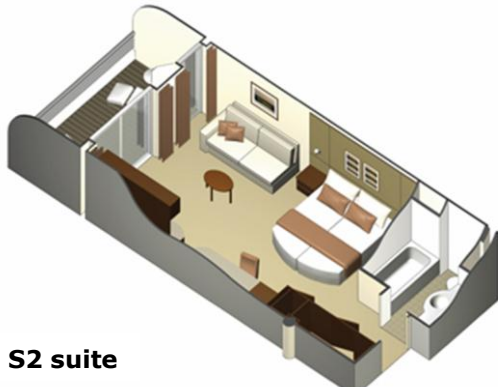

# Sky Suites with Balcony (cat. S1 and S2)

**Stateroom: 300 sq. ft.**

**Veranda: 79 sq. ft.**

**S2 suite**

**S1 corner of ship suite**

## **Features:**

- Floor-to-ceiling sliding glass doors
- Two beds convertible to queen-size
- Living room with queen sleeper sofa and vanity
- Mini refrigerator\*
- 40" LCD TV Interactive Samsung flat-screen television system to view and select shore excursions, order room service, and watch movies\*
- Vanity and private safe
- Bath with shower/tub combination and washbasin
- Veranda with lounge seating
- 24 hr. complimentary room service