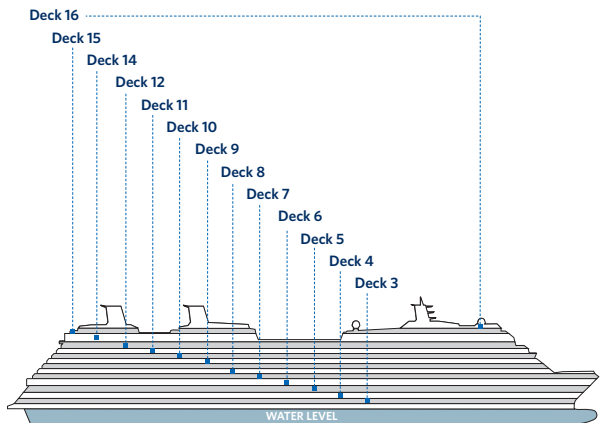

Celebrity Solstice® Deck Plans

Celebrity Solstice Ship Specifications

Occupancy: 2,850
 Tonnage: 122,000
 Length: 1,041 feet
 Beam: 121 feet
 Draught: 27 feet

Cruising Speed: 24 knots
 Electric Current: 110/220 AC
 Ship's Registry: Malta
 Entered Service: 2008

Deck plans are not drawn to scale. Deck numbers reflect upper guest levels.
 For an interactive deck plan experience, 360° virtual tours of stateroom categories, and the most up-to-date deck plans, visit celebritycruises.com.