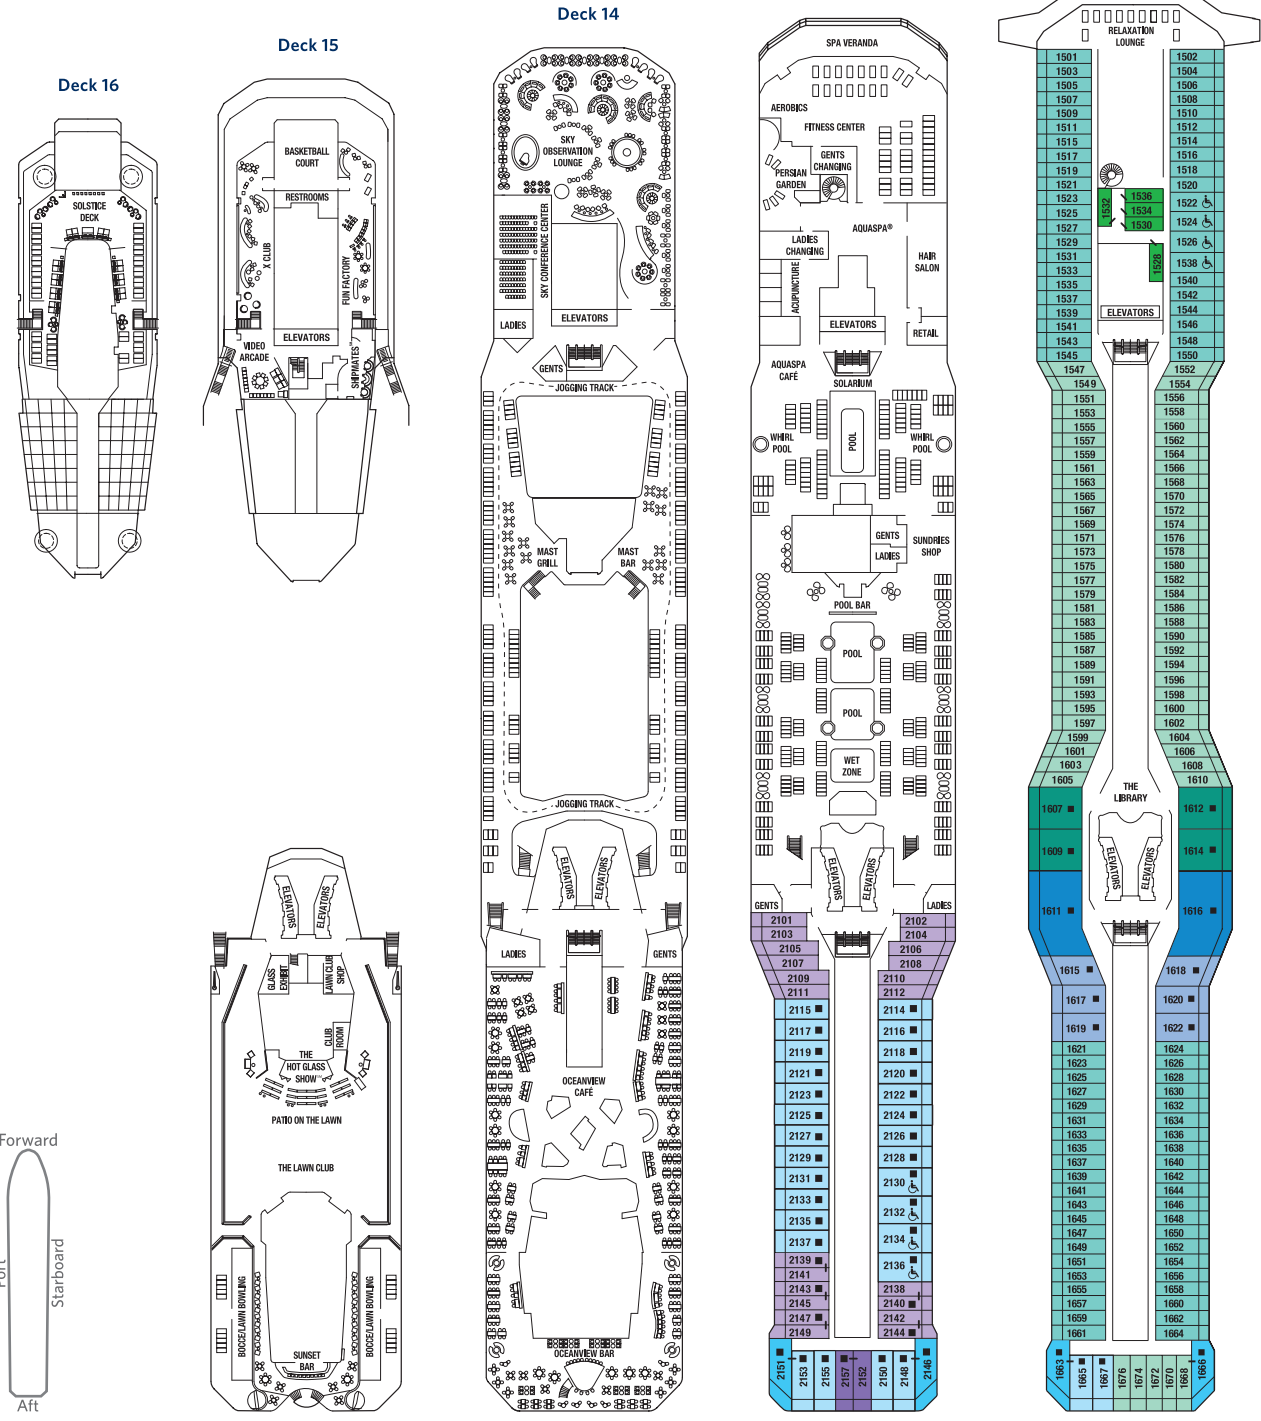

Celebrity Solstice® Deck Plans

Celebrity Solstice Ship Specifications

Occupancy: 2,850
 Tonnage: 122,000
 Length: 1,041 feet
 Beam: 121 feet
 Draught: 27 feet

Cruising Speed: 24 knots
 Electric Current: 110/220 AC
 Ship's Registry: Malta
 Entered Service: 2008

Staterooms with an upper bed and sofa bed accommodate a maximum of four guests.
 Accessible staterooms with a sofa bed accommodate a maximum of three guests.
 Accessible suites with a sofa bed accommodate a maximum of four guests.
Staterooms 1547, 1549, 1552 and 1554 have partially obstructed views.
 Staterooms 2130, 2132, 2134 and 2136 have roll-in showers, no bathtubs.

Deck plans are not drawn to scale. Deck numbers reflect upper guest levels.
 For an interactive deck plan experience, 360° virtual tours of stateroom categories, and the most up-to-date deck plans, visit celebritycruises.com.