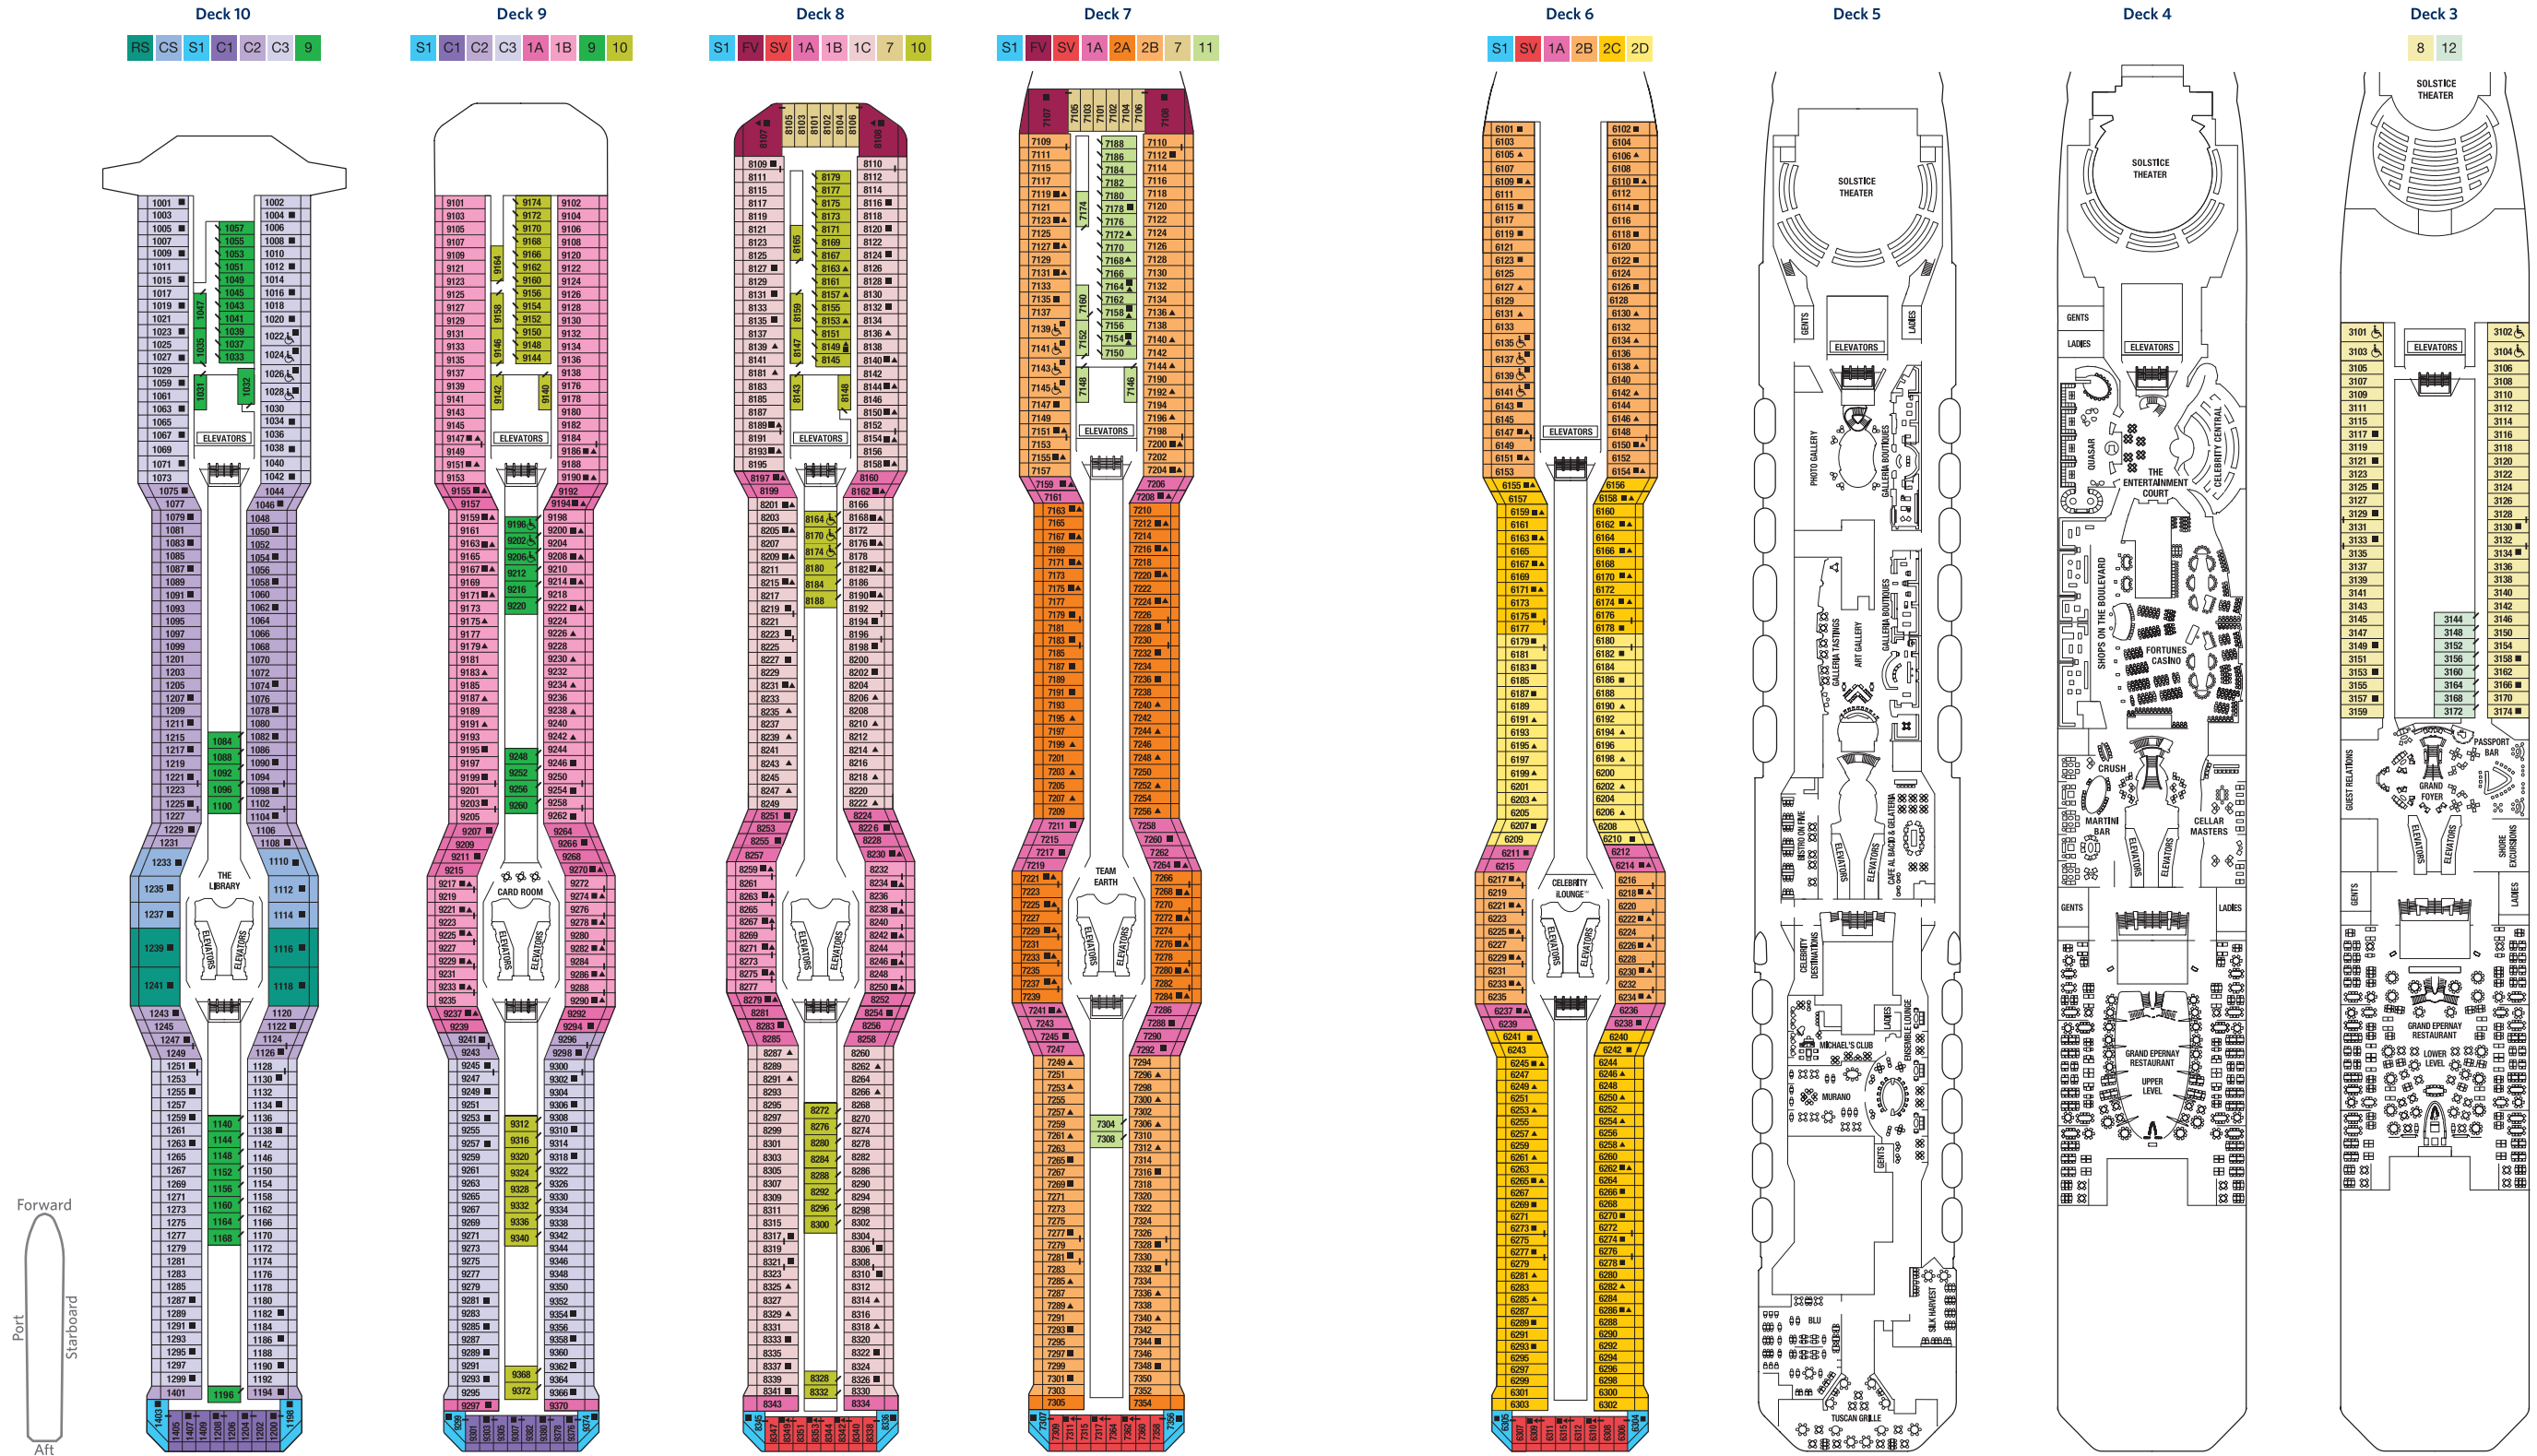

Celebrity Solstice® Deck Plans

Celebrity Solstice Ship Specifications

Occupancy: 2,850
 Tonnage: 122,000
 Length: 1,041 feet
 Beam: 121 feet
 Draught: 27 feet

Cruising Speed: 24 knots
 Electric Current: 110/220 AC
 Ship's Registry: Malta
 Entered Service: 2008

10 Inside Stateroom 10

11 Inside Stateroom 11

12 Inside Stateroom 12
- Convertible Sofa Bed

▲ One Upper Berth

● Two Upper Berths

| Connecting Staterooms

└ Inside Stateroom Door Location

♿ Wheelchair Accessible Stateroom Featuring Roll-In Shower

Celebrity Solstice® Deck Plans

Staterooms with an upper bed and sofa bed accommodate a maximum of four guests.
 Accessible staterooms with a sofa bed accommodate a maximum of three guests.
2C Veranda Staterooms have partially obstructed veranda views.
2D Veranda Staterooms have obstructed veranda views.

Deck plans are not drawn to scale. Deck numbers reflect upper guest levels.
 For an interactive deck plan experience, 360° virtual tours of stateroom categories, and the most up-to-date deck plans, visit celebritycruises.com.